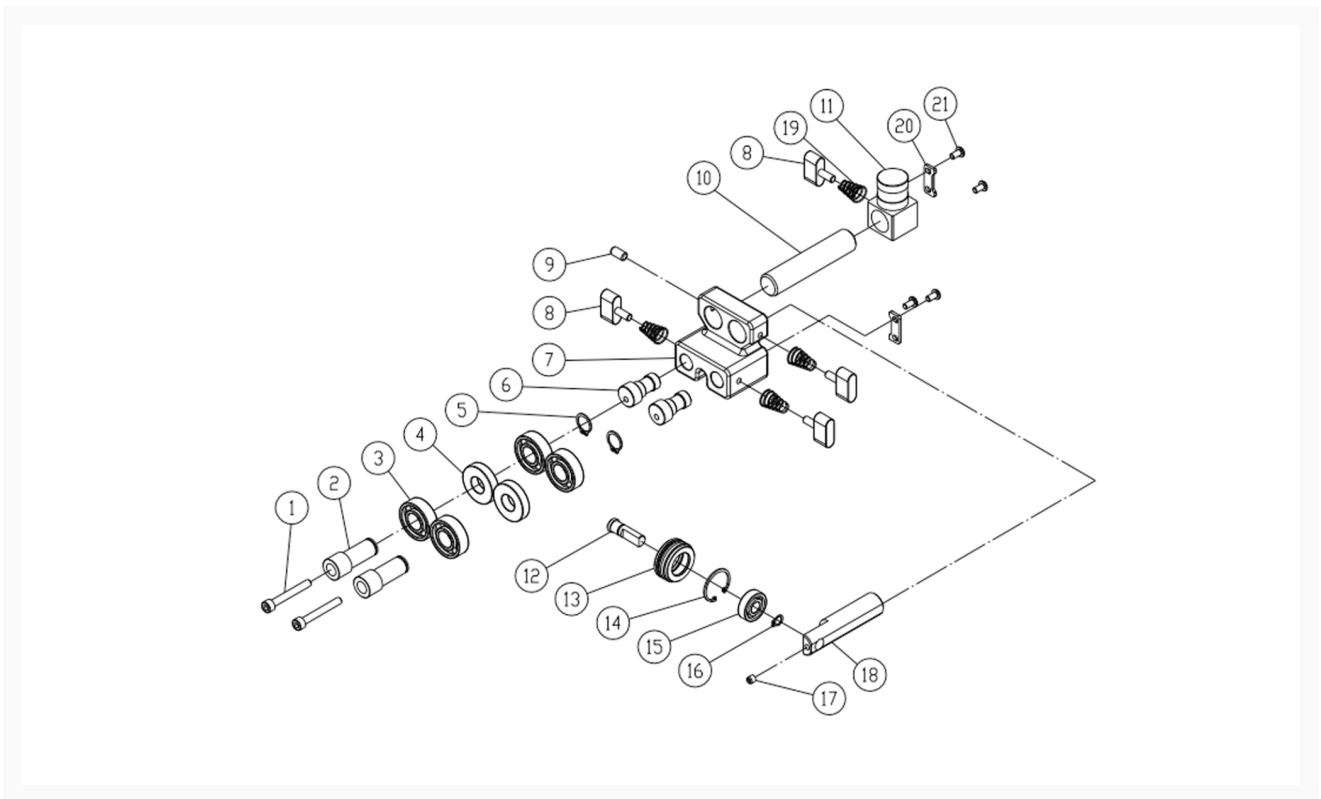

PM2415B - Upper Blade Guide Support Assembly

Product Images

Additional Information

Stock Number

1791259B-7

Products in this set