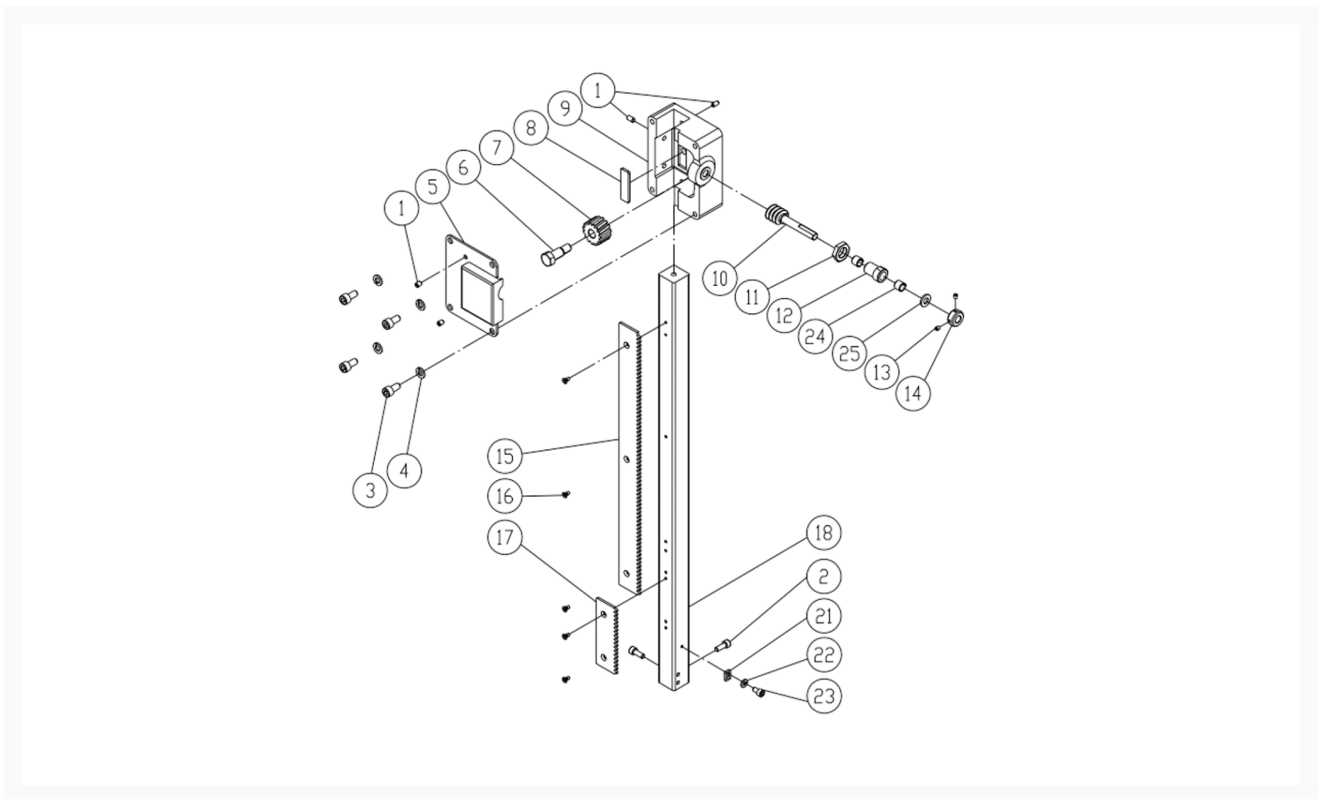

PM2415B - Guide Bar Bracket Assembly

Product Images

Additional Information

Stock Number

1791259B-9

Products in this set