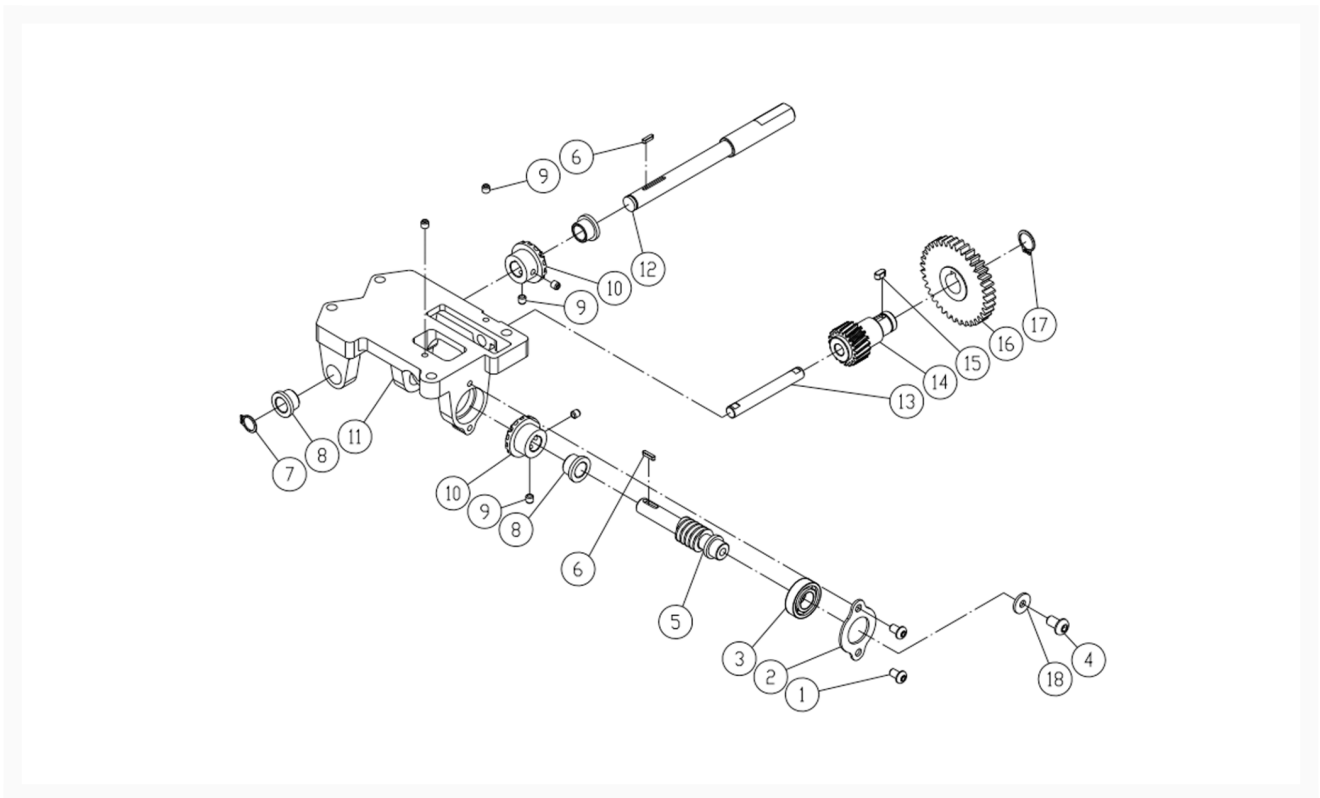

PM2415B - Gear Bracket Assembly

Product Images

Additional Information

Stock Number

1791259B-10

Products in this set