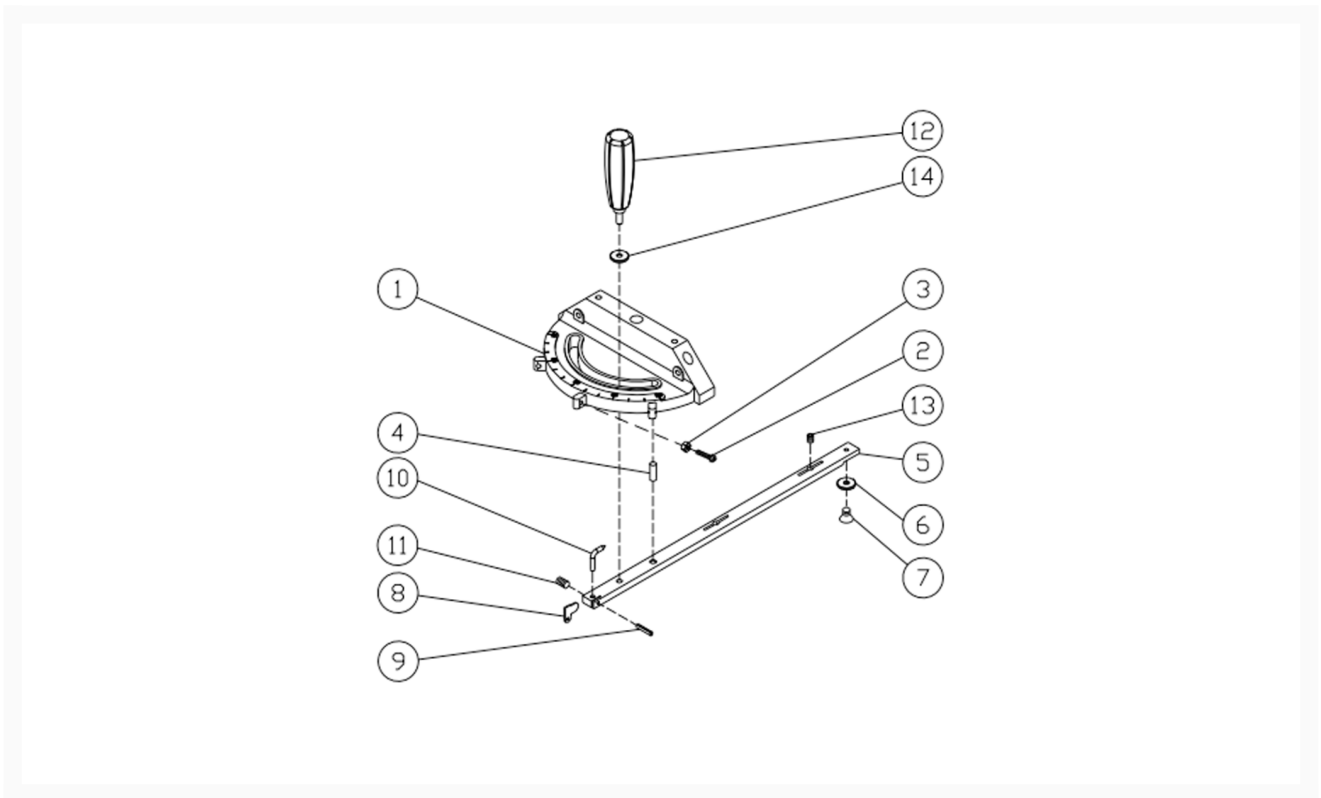

PM2415B - Miter Gauge Assembly

Product Images

Additional Information

Stock Number

1791259B-11

Products in this set