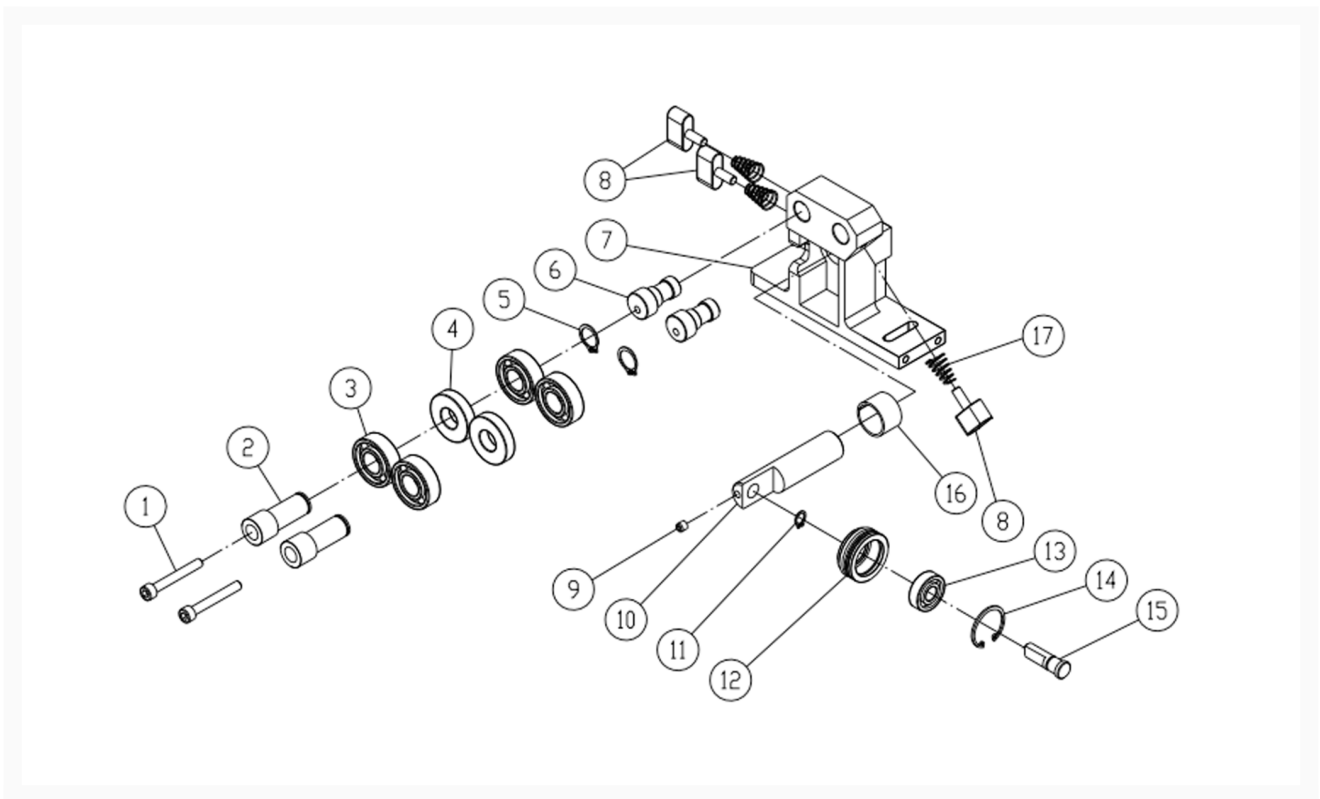

PM2415B-3 - Lower Blade Guide Support Assembly

Product Images

Additional Information

Stock Number

1791260B-6

Products in this set