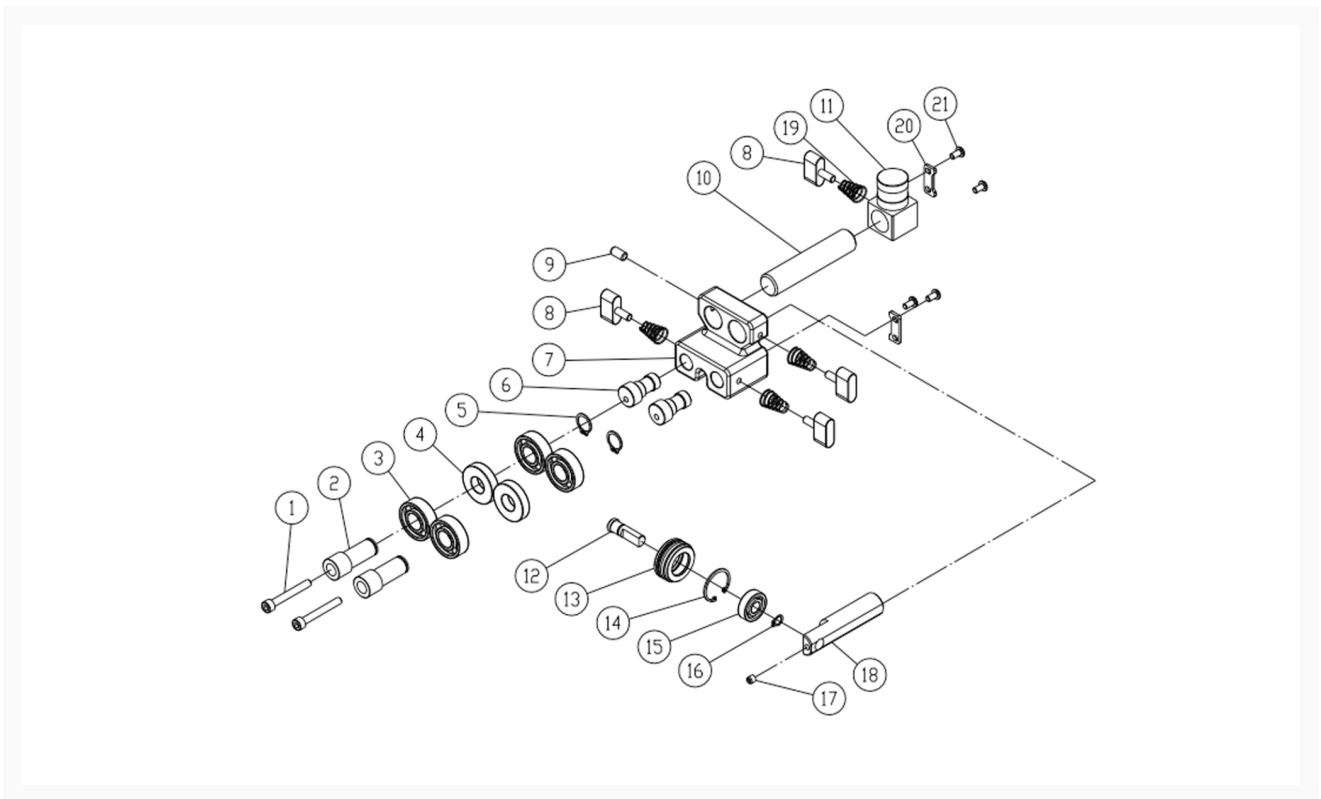

PM2415B-3 - Upper Blade Guide Support Assembly

Product Images

Additional Information

Stock Number

1791260B-7

Products in this set