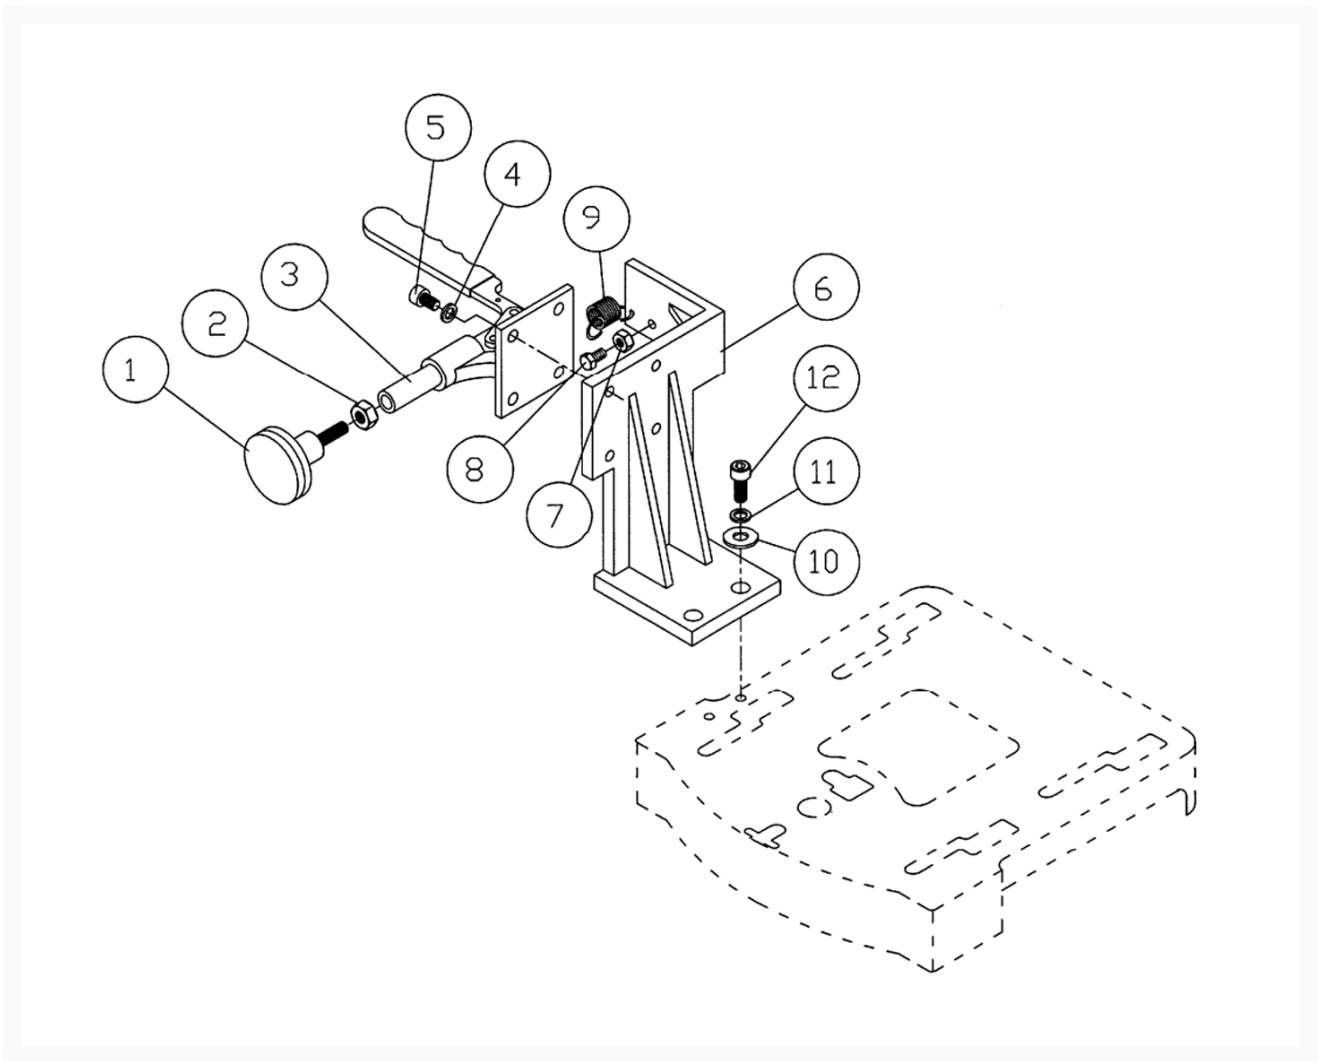

DS20 2HP 1PH Brake Assembly

Product Images

Additional Information

Stock Number

1791276-1

Products in this set