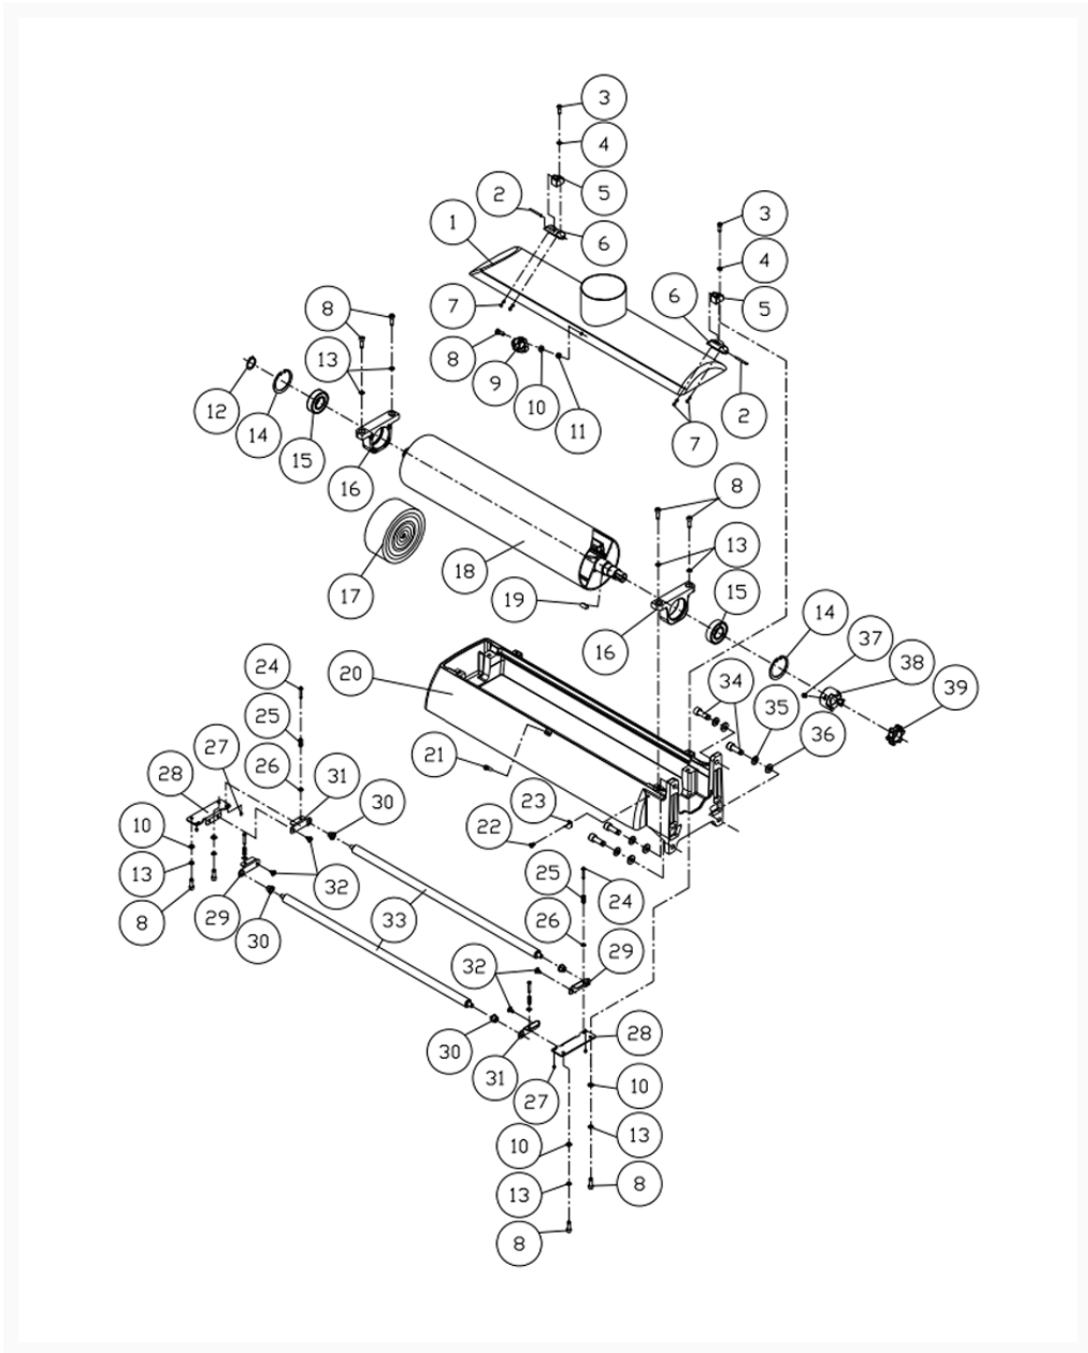

PM2244 Head Assembly I

Product Images

Additional Information

Stock Number

1792244-1

Products in this set