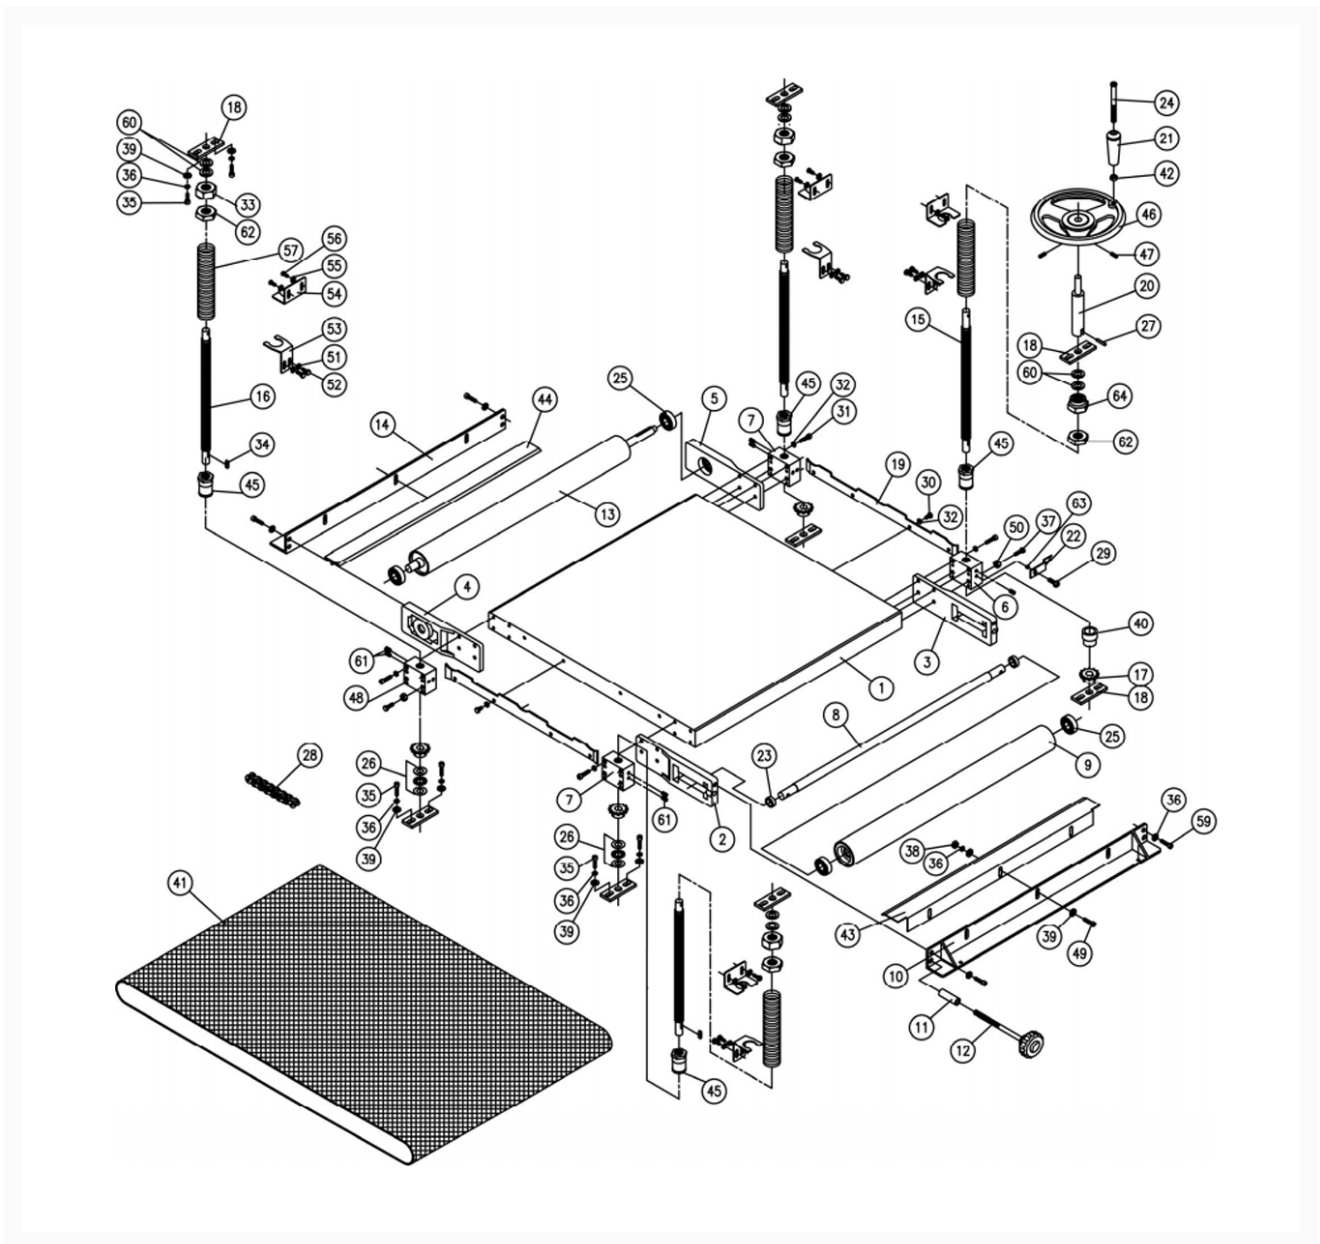

DDS-237 7.5HP 1PH Conveyor Assembly

Product Images

Additional Information

Stock Number

1791320-2

Products in this set