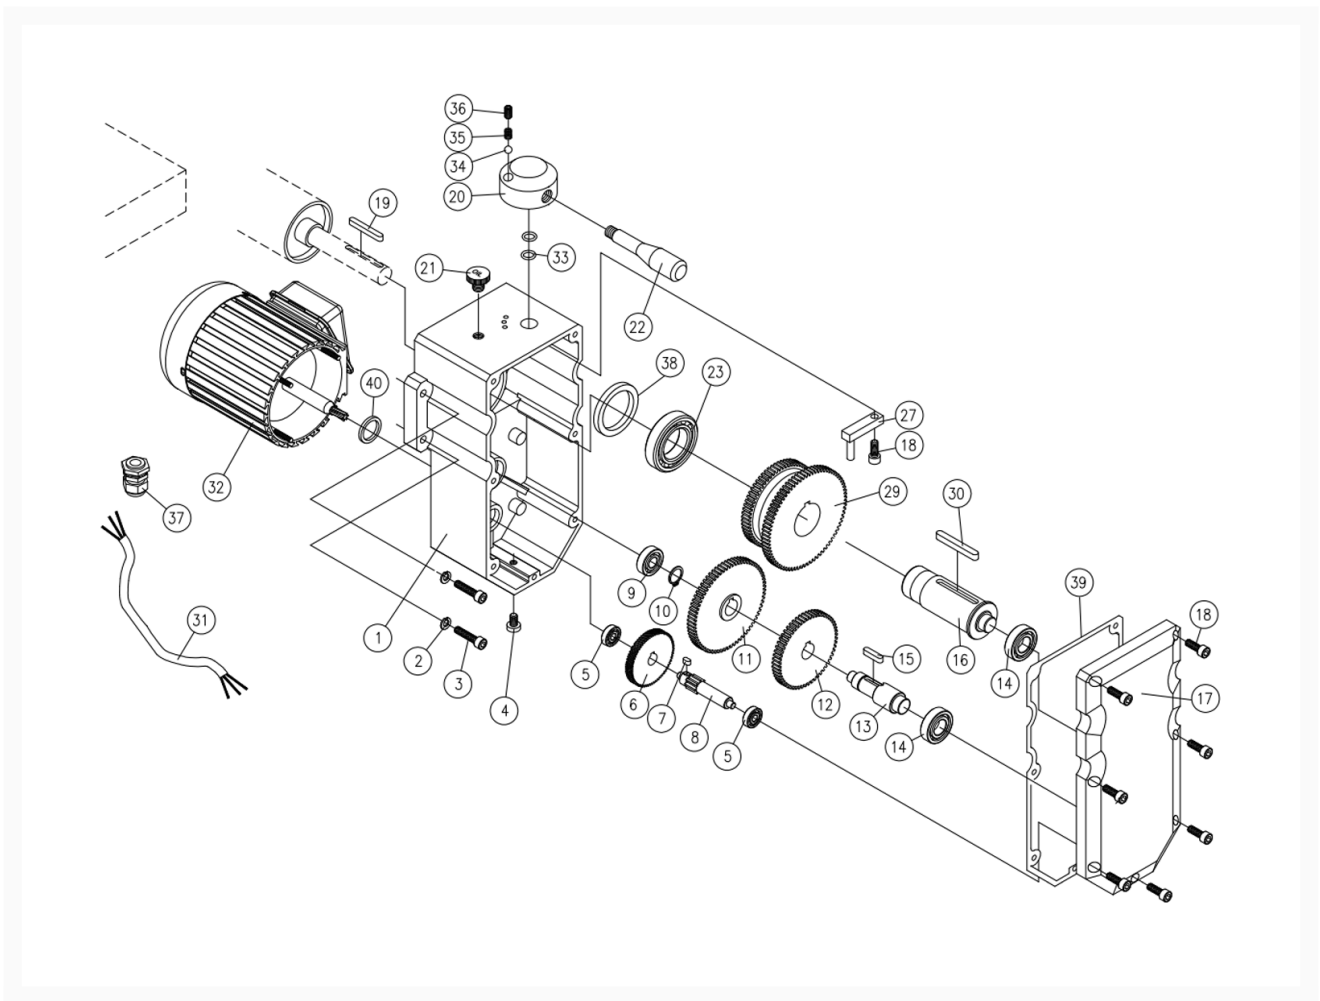

DDS-237 7.5HP 1PH Gearbox Assembly

Product Images

Additional Information

Stock Number

1791320-4

Products in this set