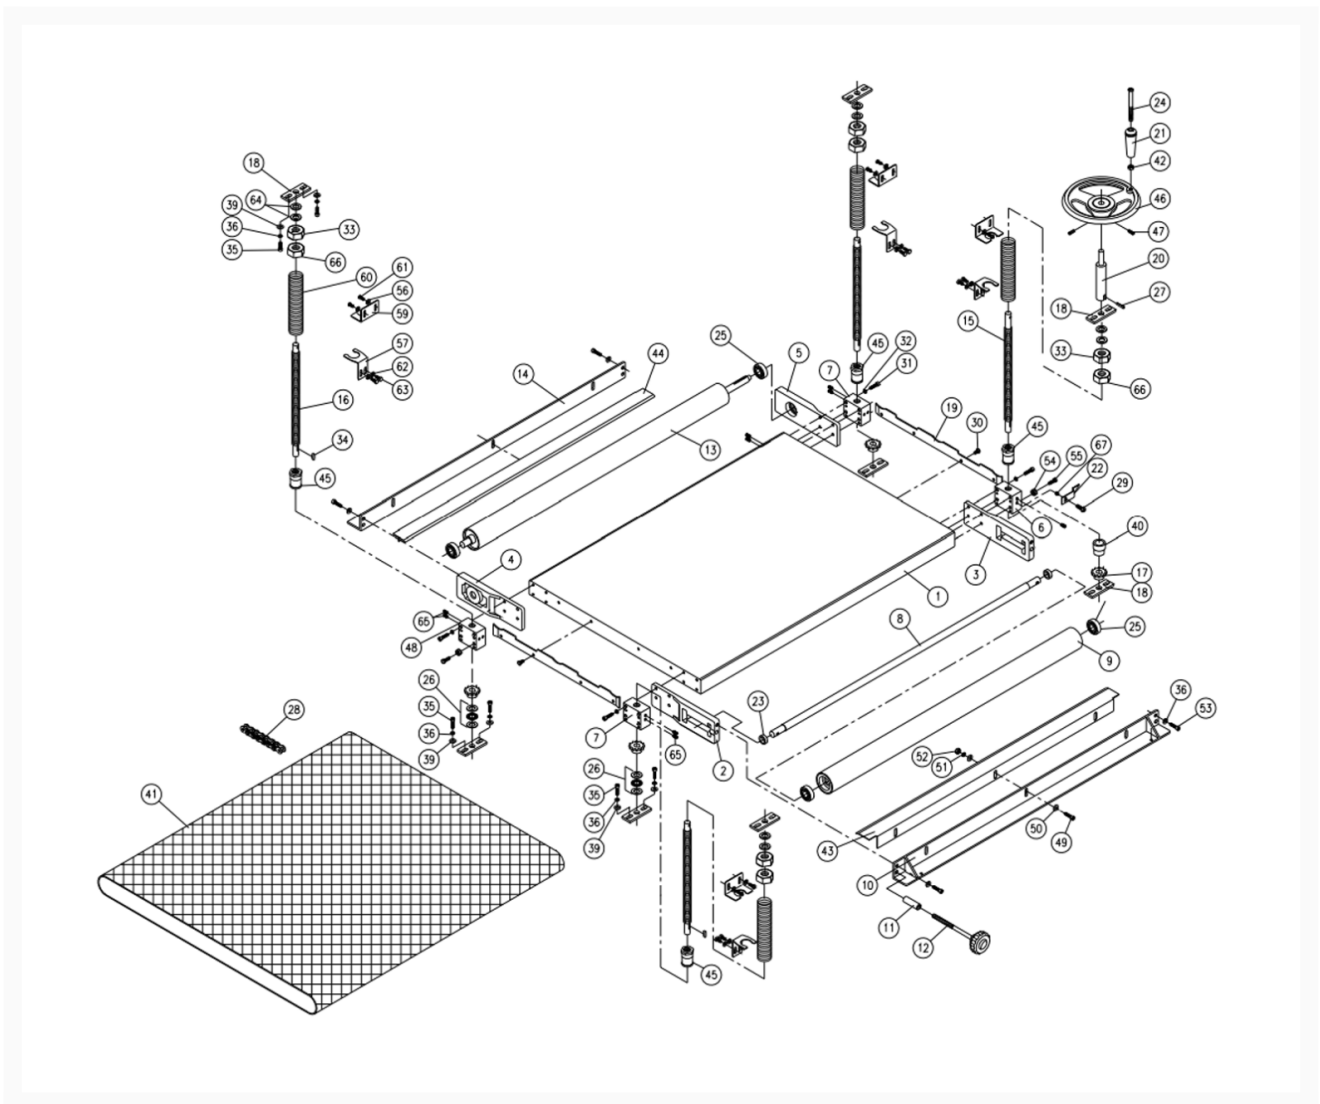

DDS-237 7.5HP 1PH Conveyor Assembly

Product Images

Additional Information

Stock Number

1791320-6

Products in this set