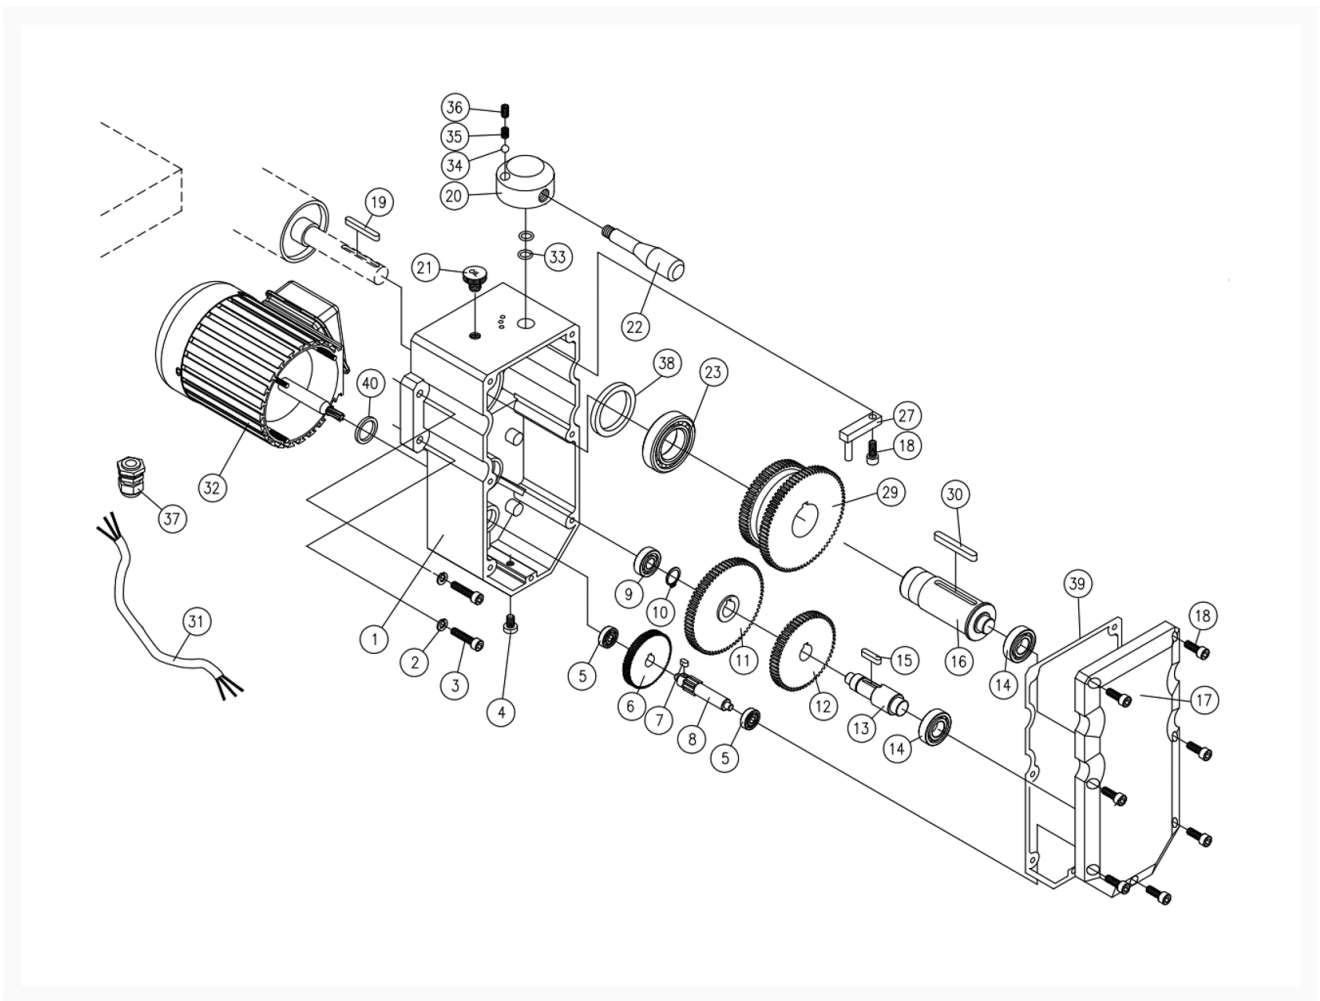

# DDS-237 7.5HP 1PH Gearbox Assembly

## Product Images