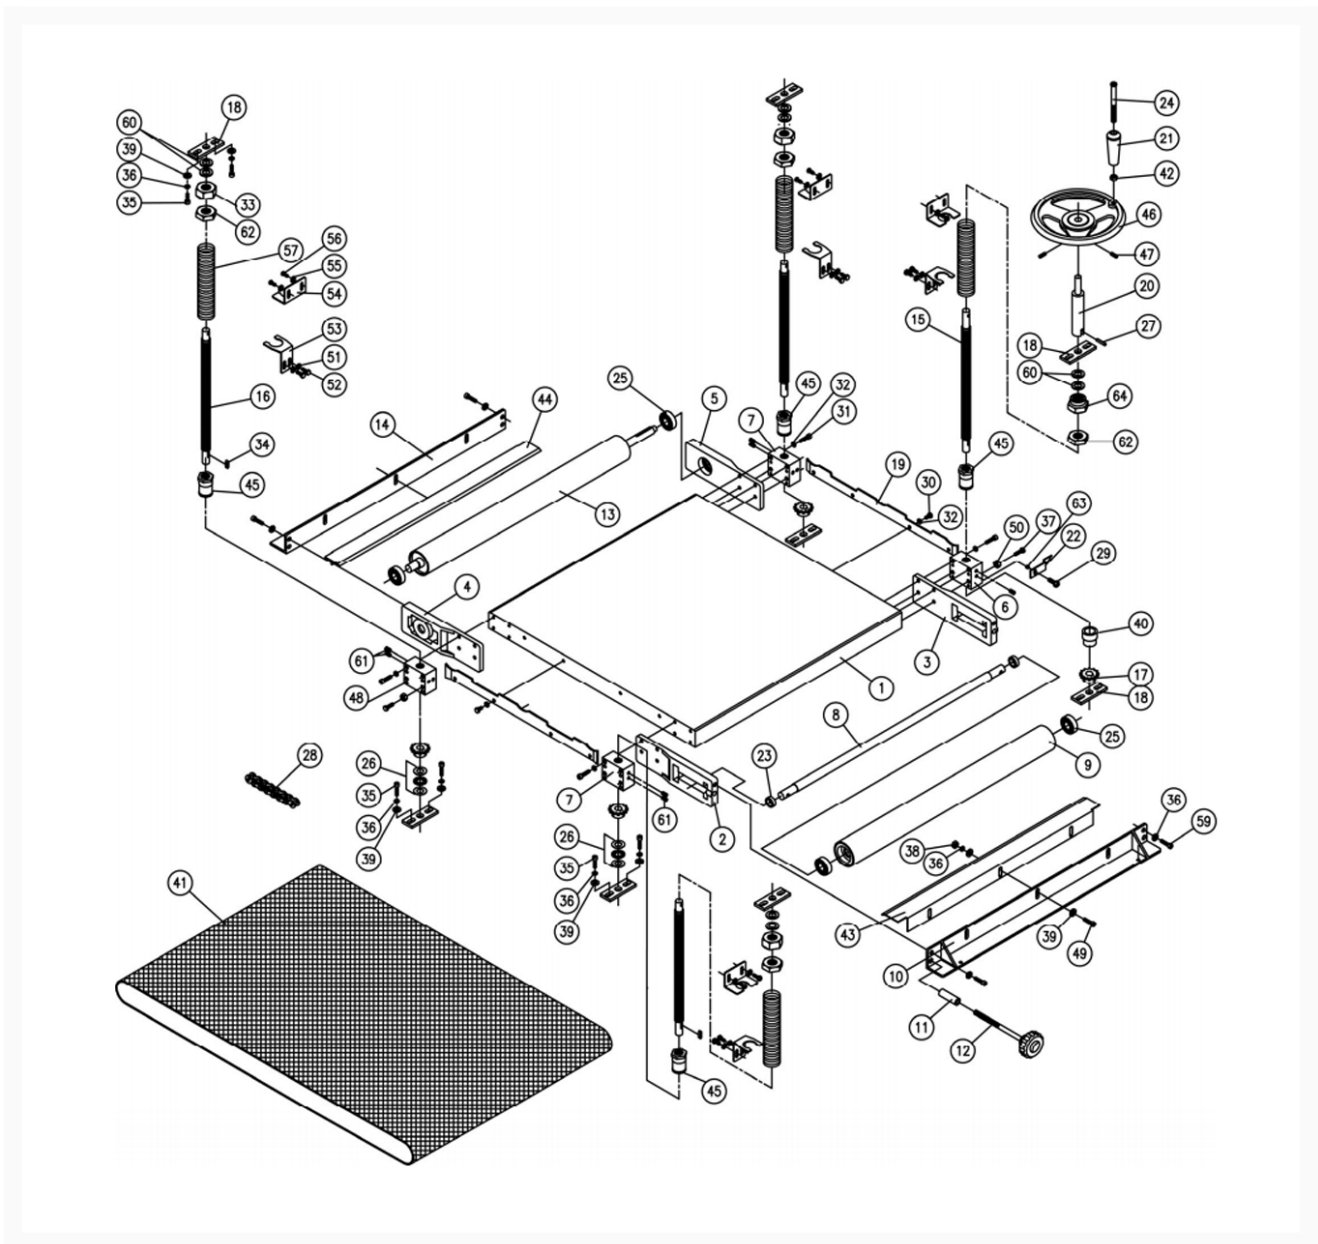

DDS-237 10HP 3PH Conveyor Assembly

Product Images

Additional Information

Stock Number

1791321-2

Products in this set