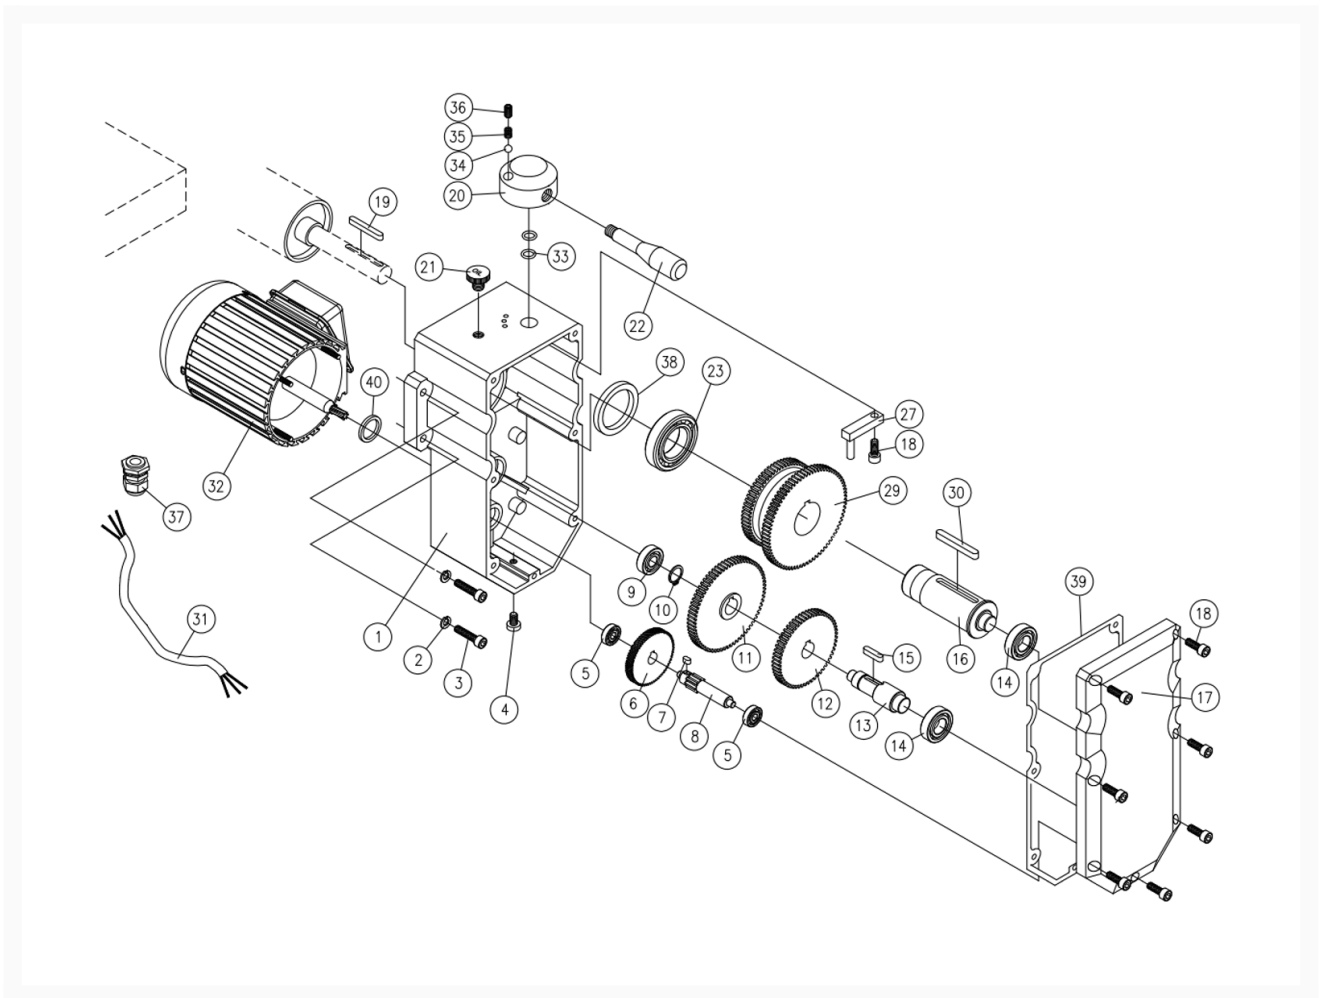

DDS-237 10HP 3PH Gearbox Assembly

Product Images

Additional Information

Stock Number

1791321-4

Products in this set