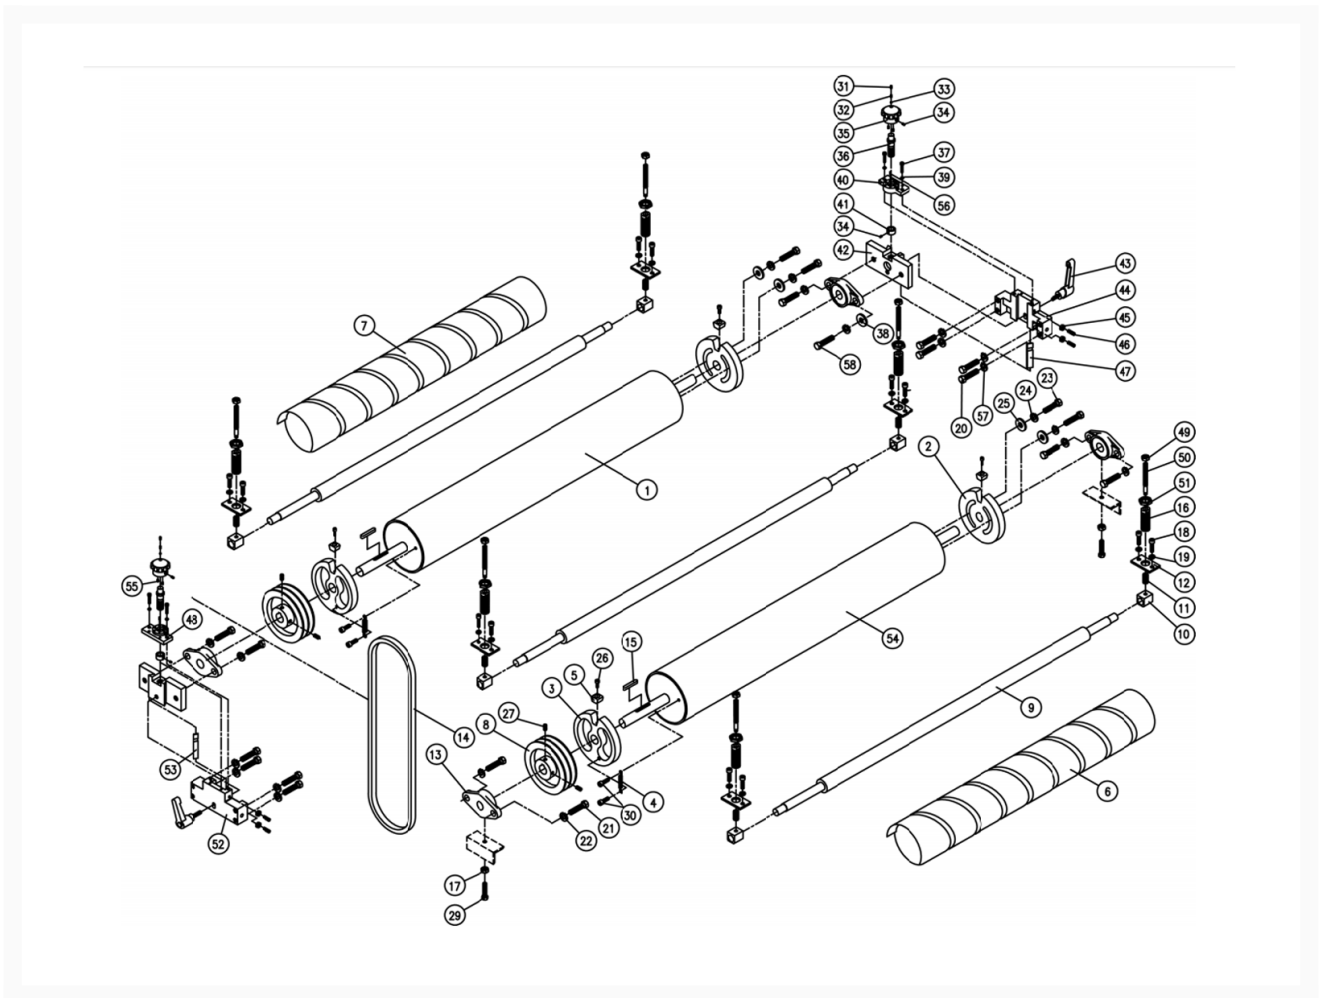

Additional Information

Stock Number

1791321-5