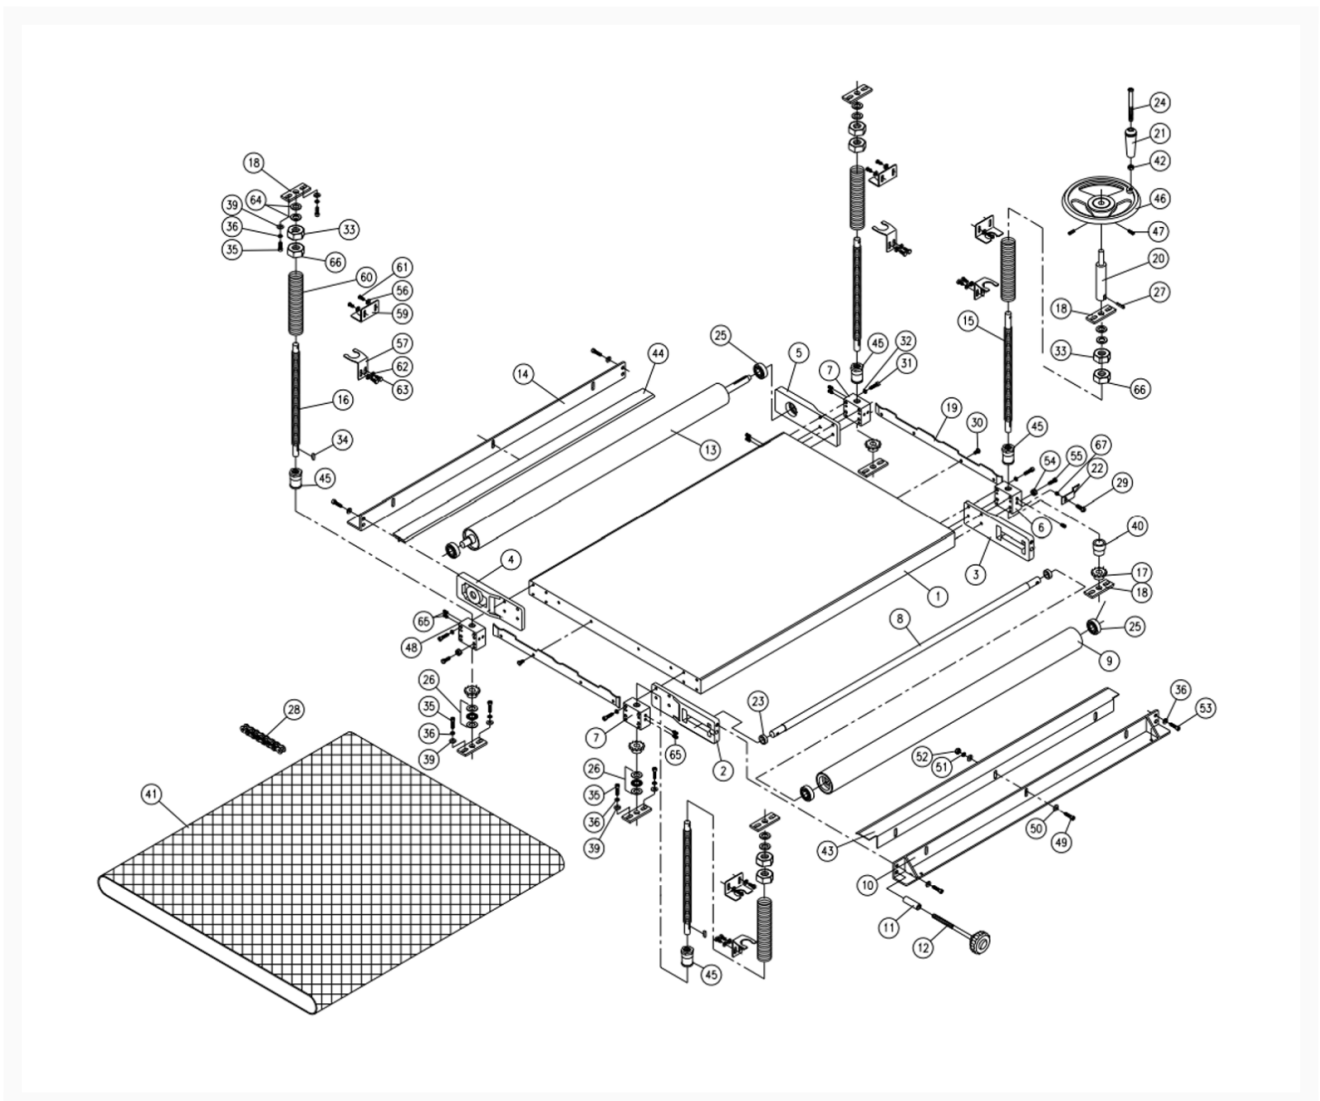

DDS-237 10HP 3PH Conveyor Assembly

Product Images

Additional Information

Stock Number

1791321-6

Products in this set