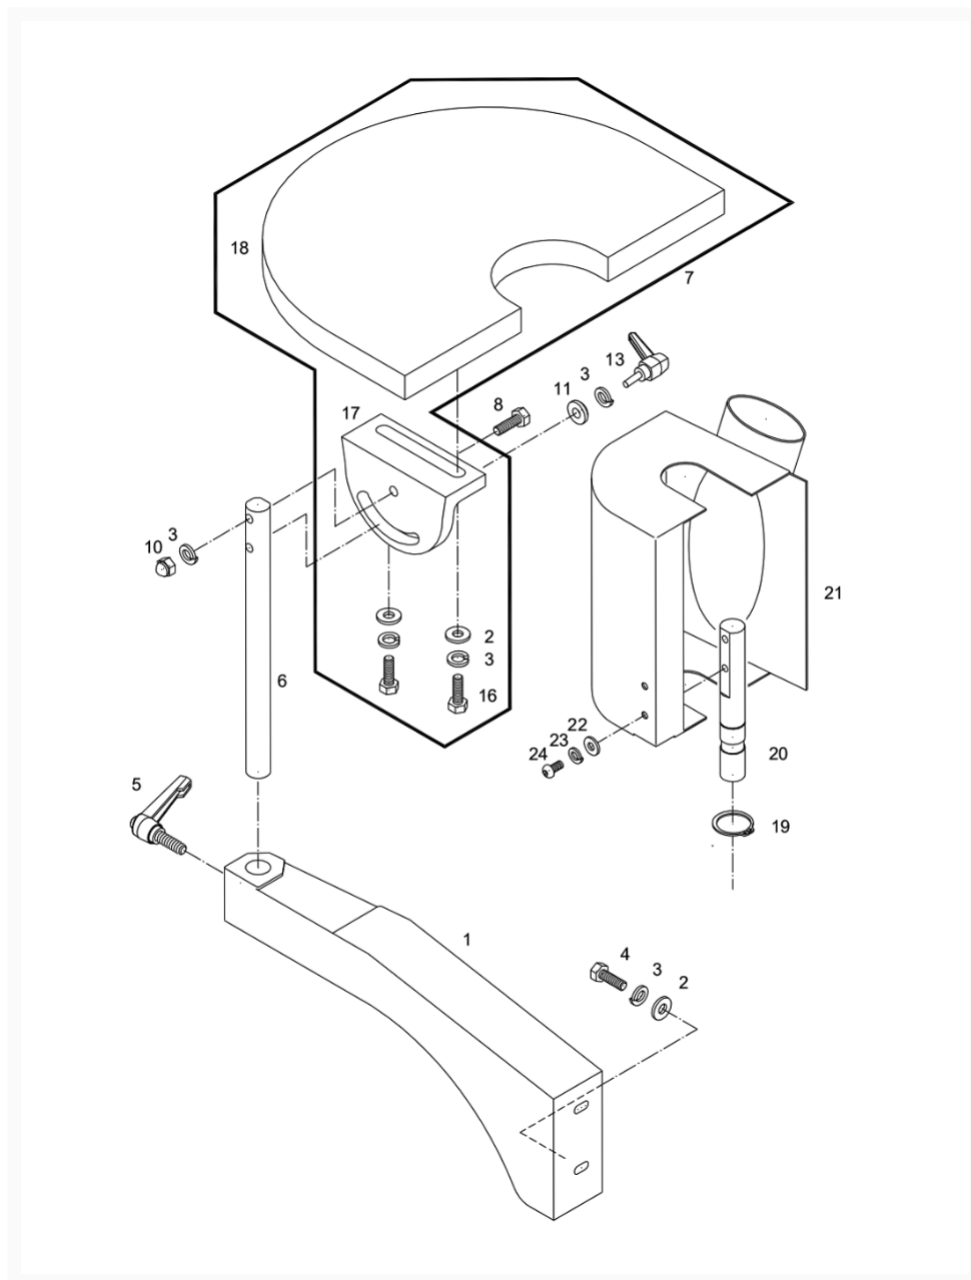

OES9138 3HP 3PH Contour Sanding Unit

Product Images

Additional Information

Stock Number

1791293-5

Products in this set