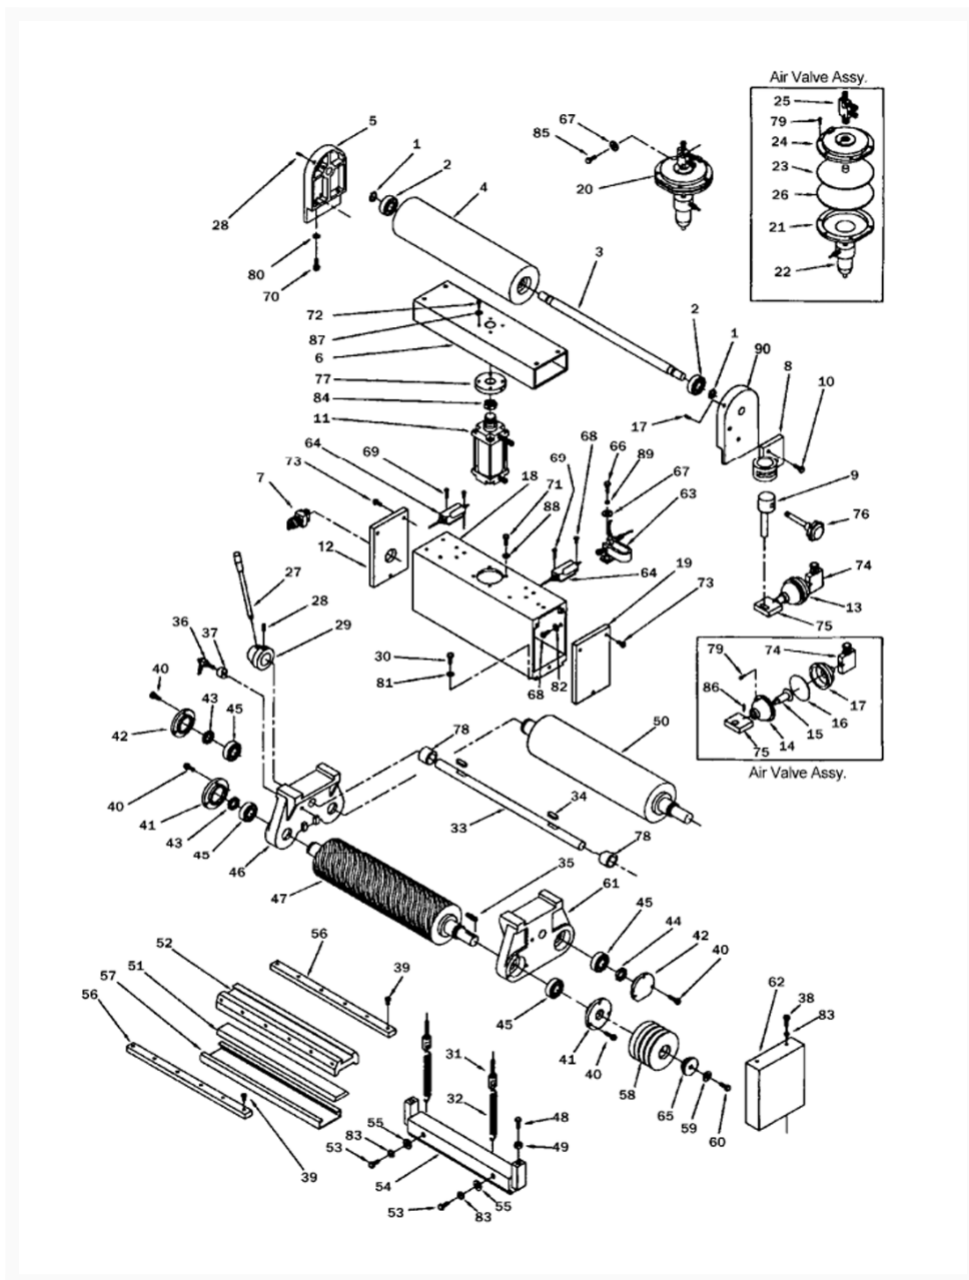

1632 5HP 1PH Sanding Drum Assembly

Product Images

Additional Information

Stock Number

1791250-3

Products in this set