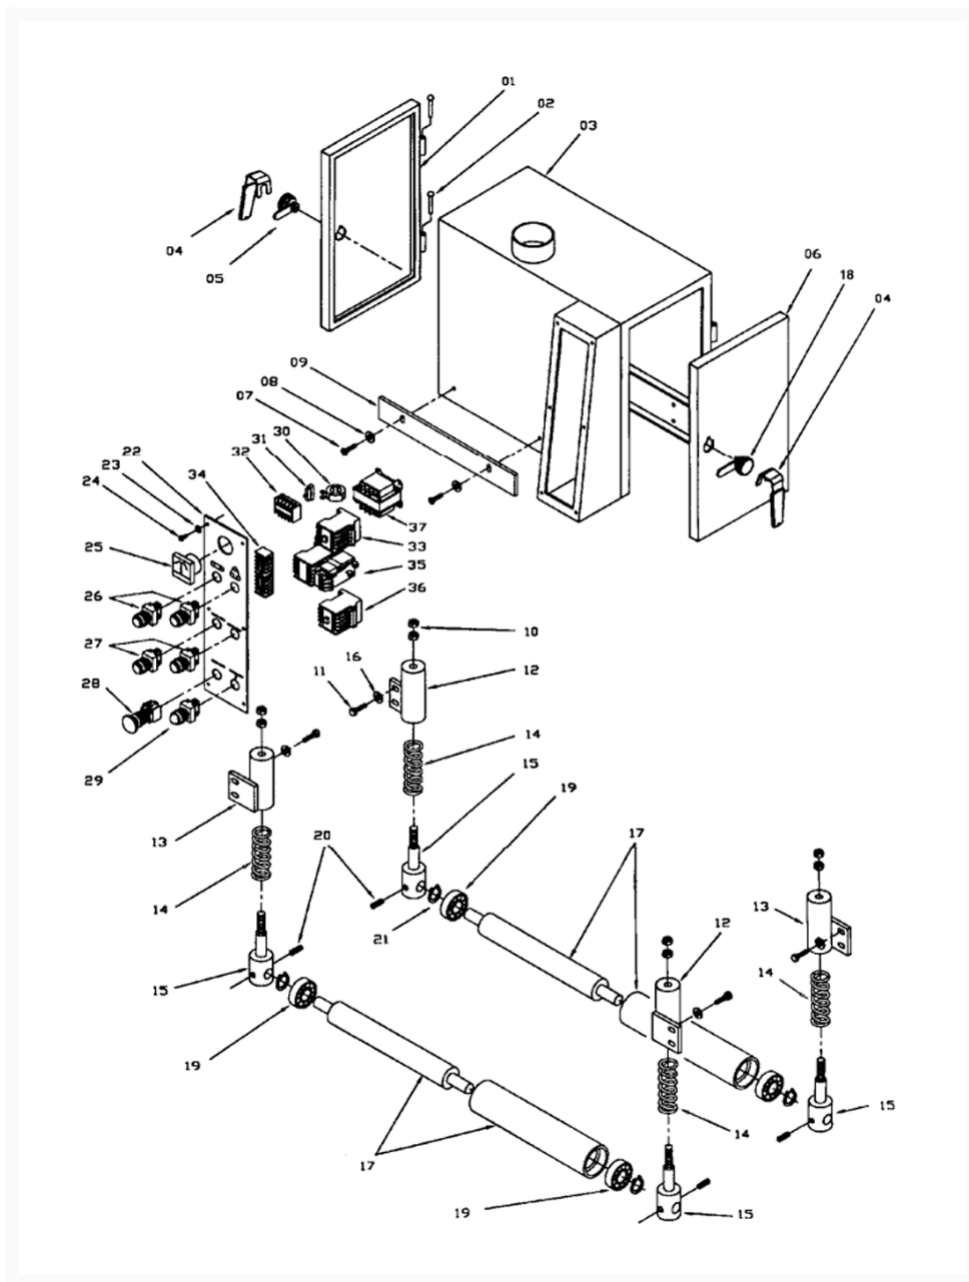

1632 7.5HP 3PH Electrical Control and Upper Adjustment Roller

Product Images

Additional Information

Stock Number

1791251-2

Products in this set