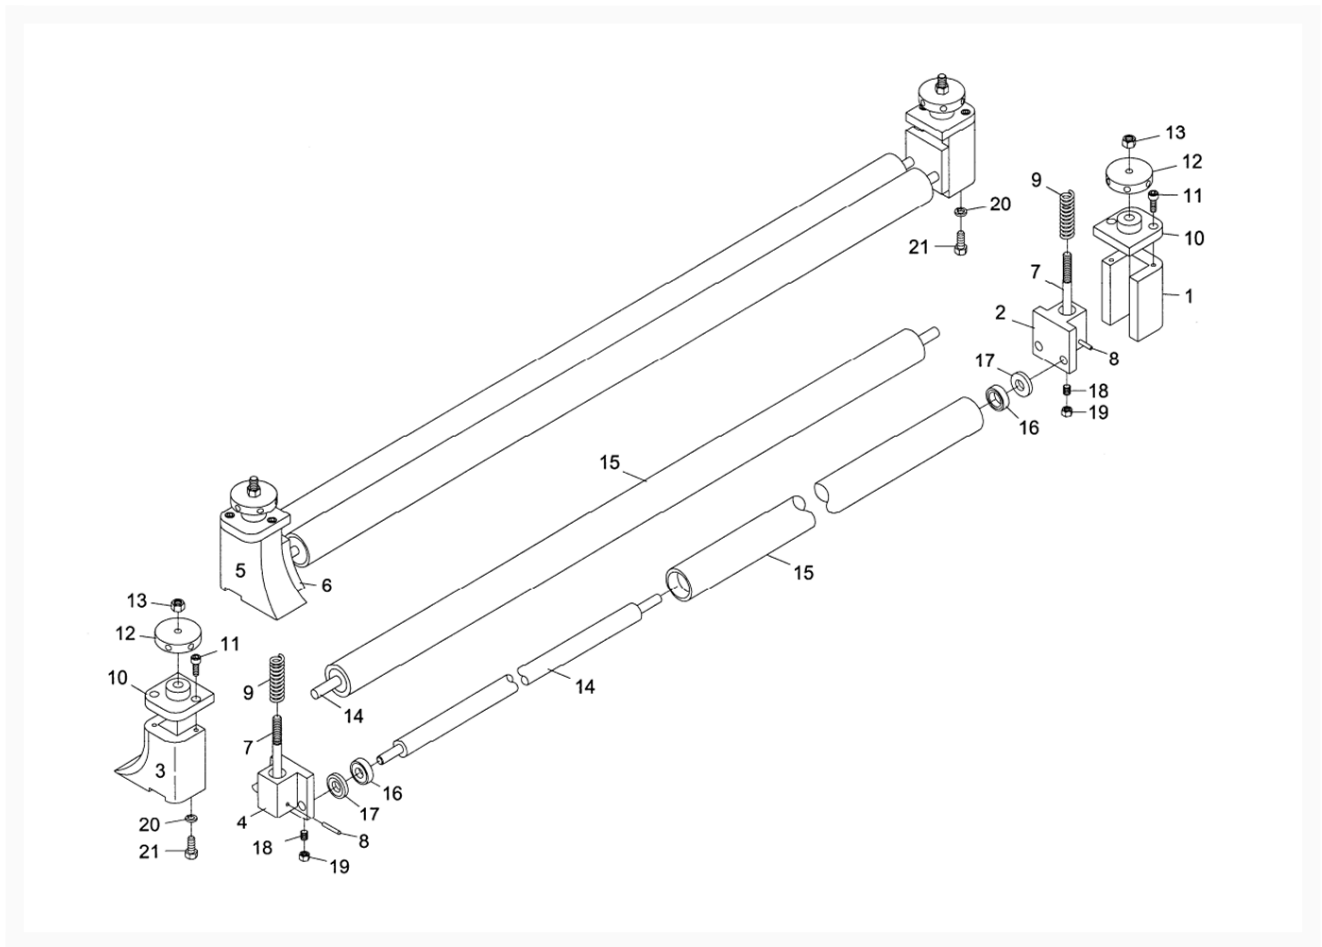

WB-37 Pressure Bar Assembly

Product Images

Additional Information

Stock Number

1790837-5

Products in this set