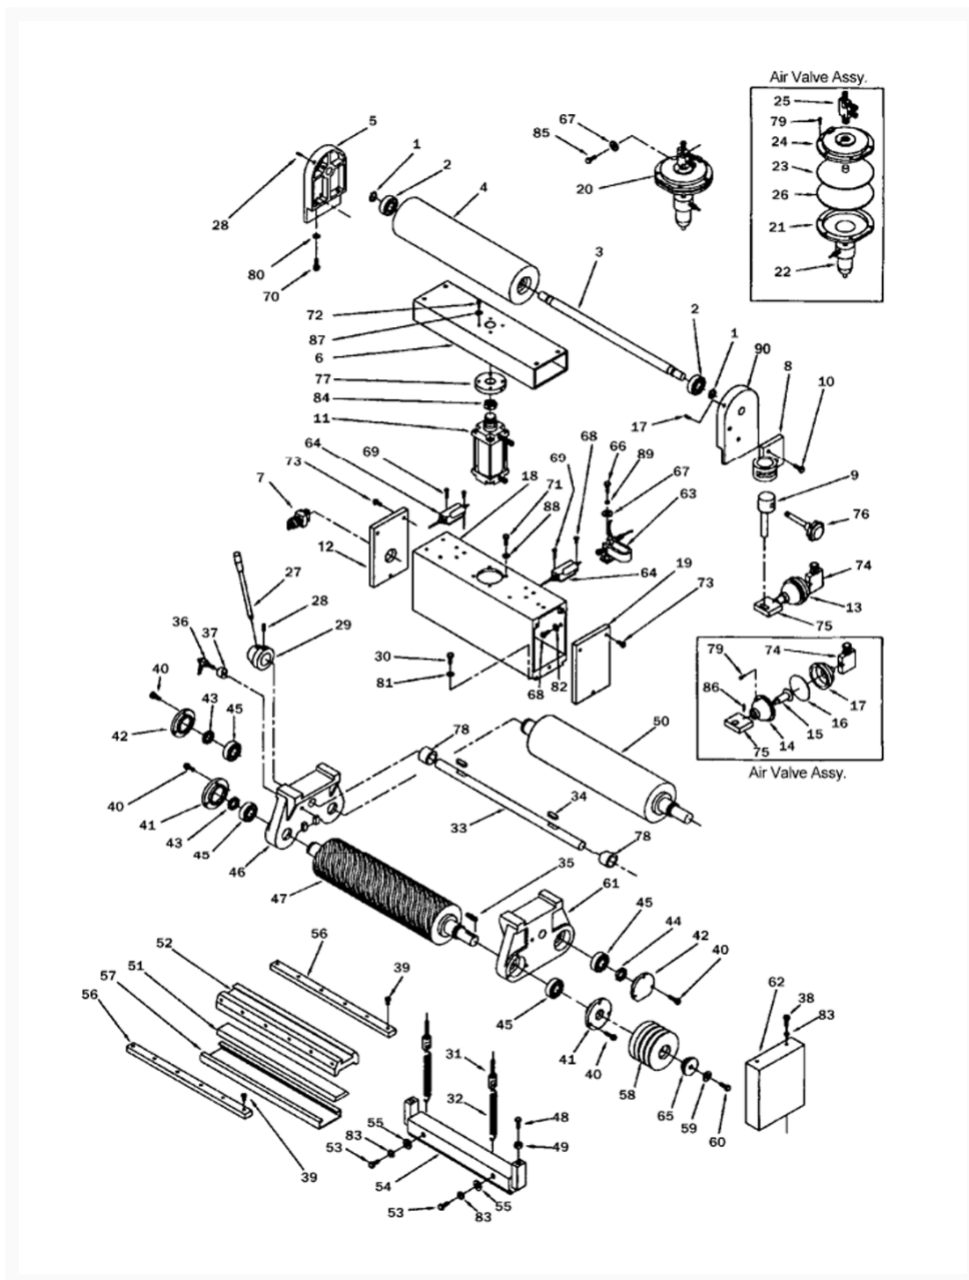

1632 7.5HP 3PH Sanding Drum Assembly

Product Images

Additional Information

Stock Number

1791251-3

Products in this set