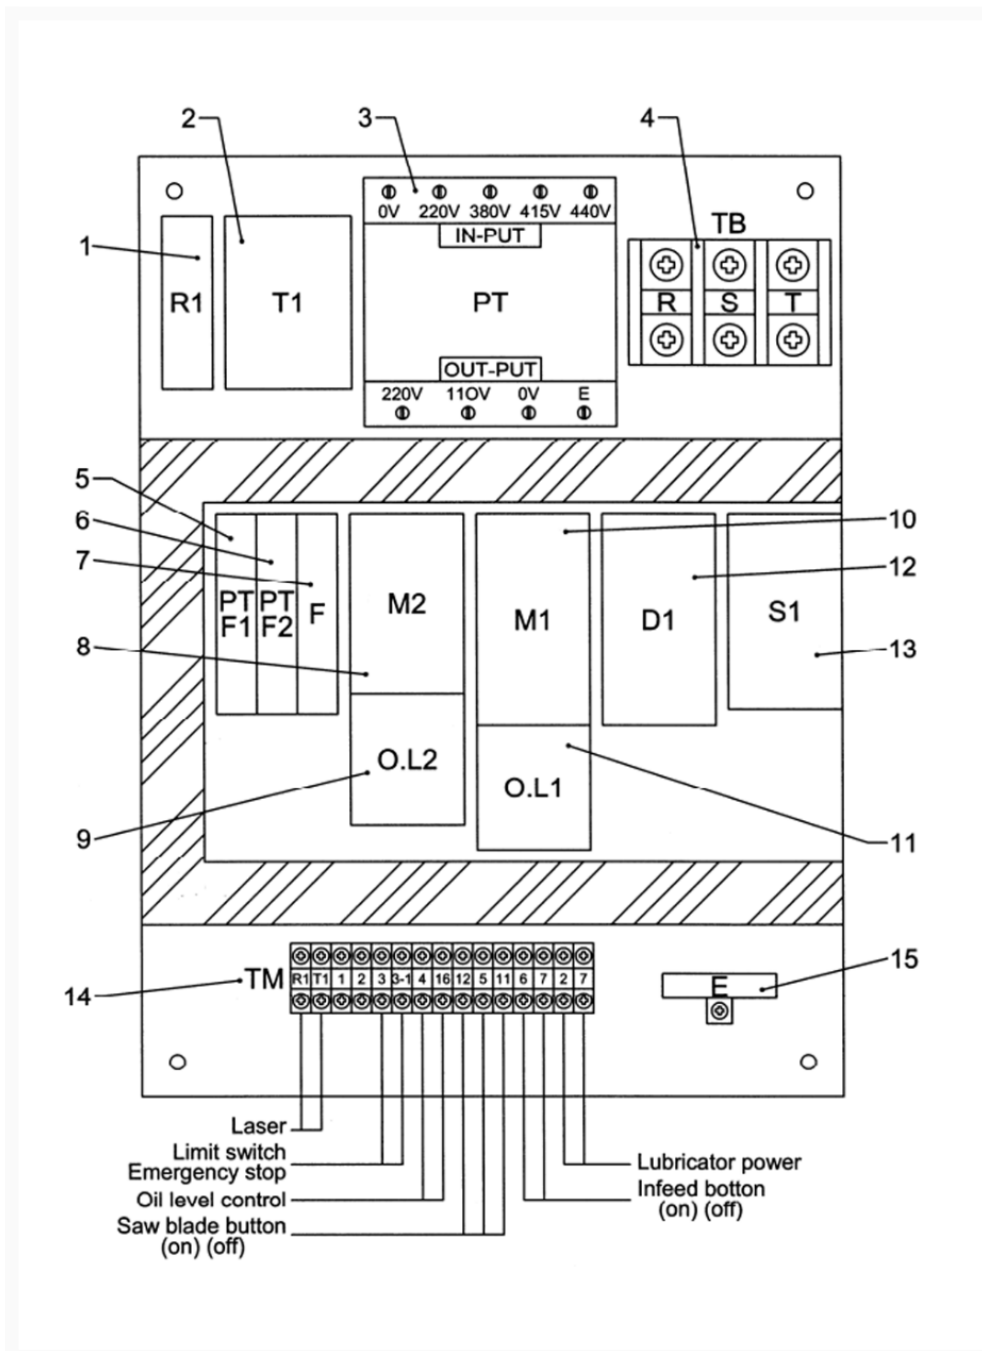

SLR12 Electrical Control Panel

Product Images

Additional Information

Stock Number

1791285-7

Products in this set