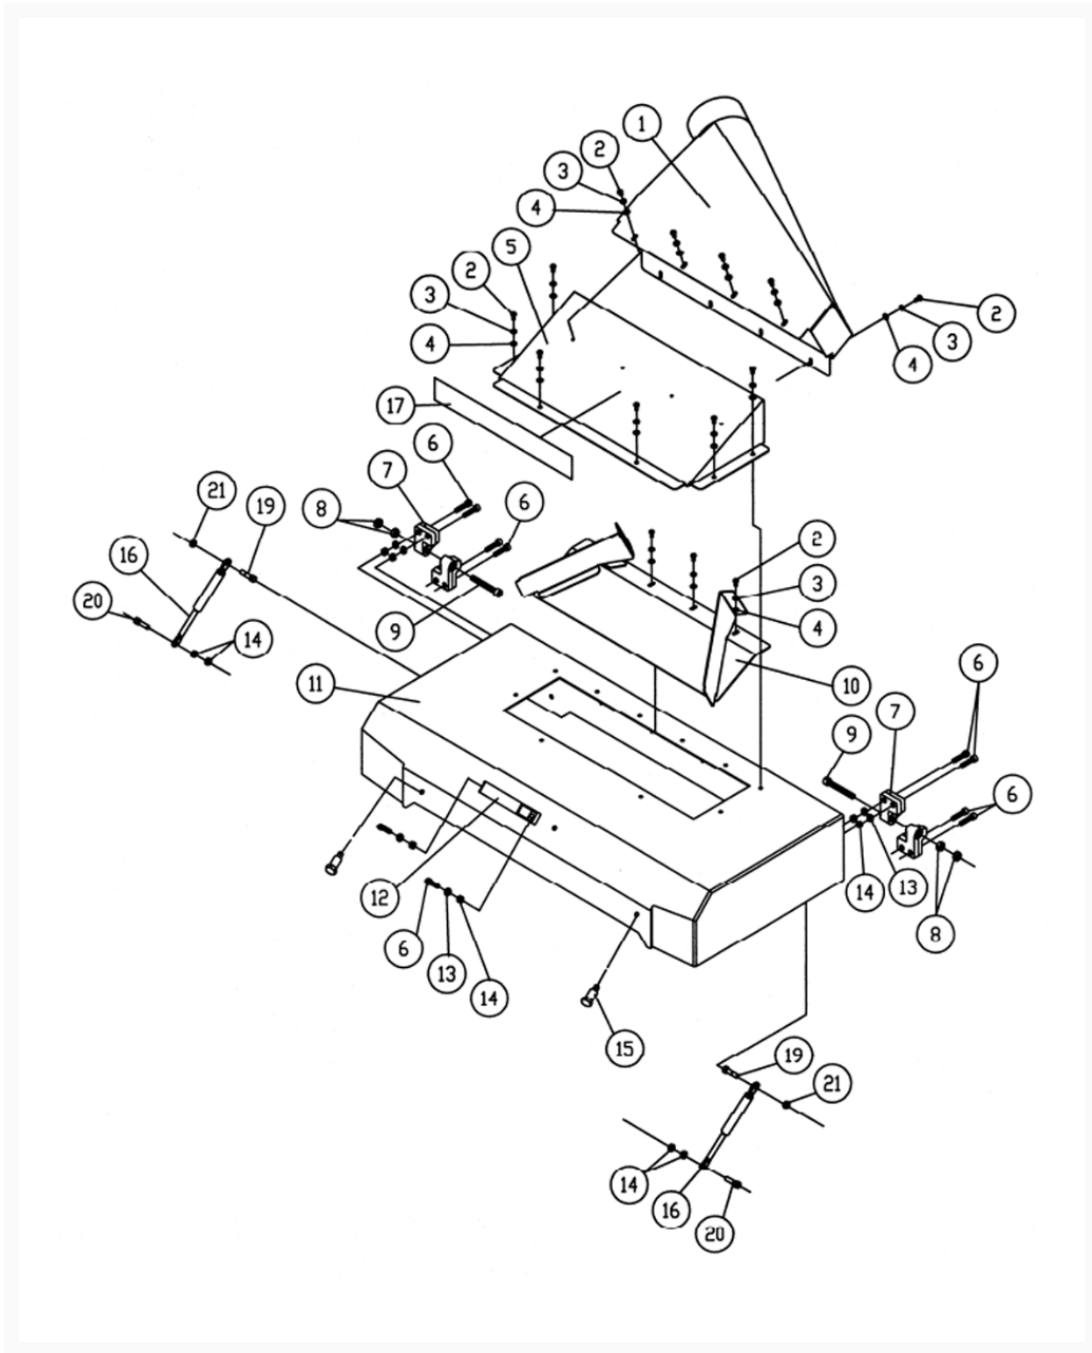

201 7.5HP 1PH Top Cover Assembly

Product Images

Additional Information

Stock Number

1791261-5

Products in this set