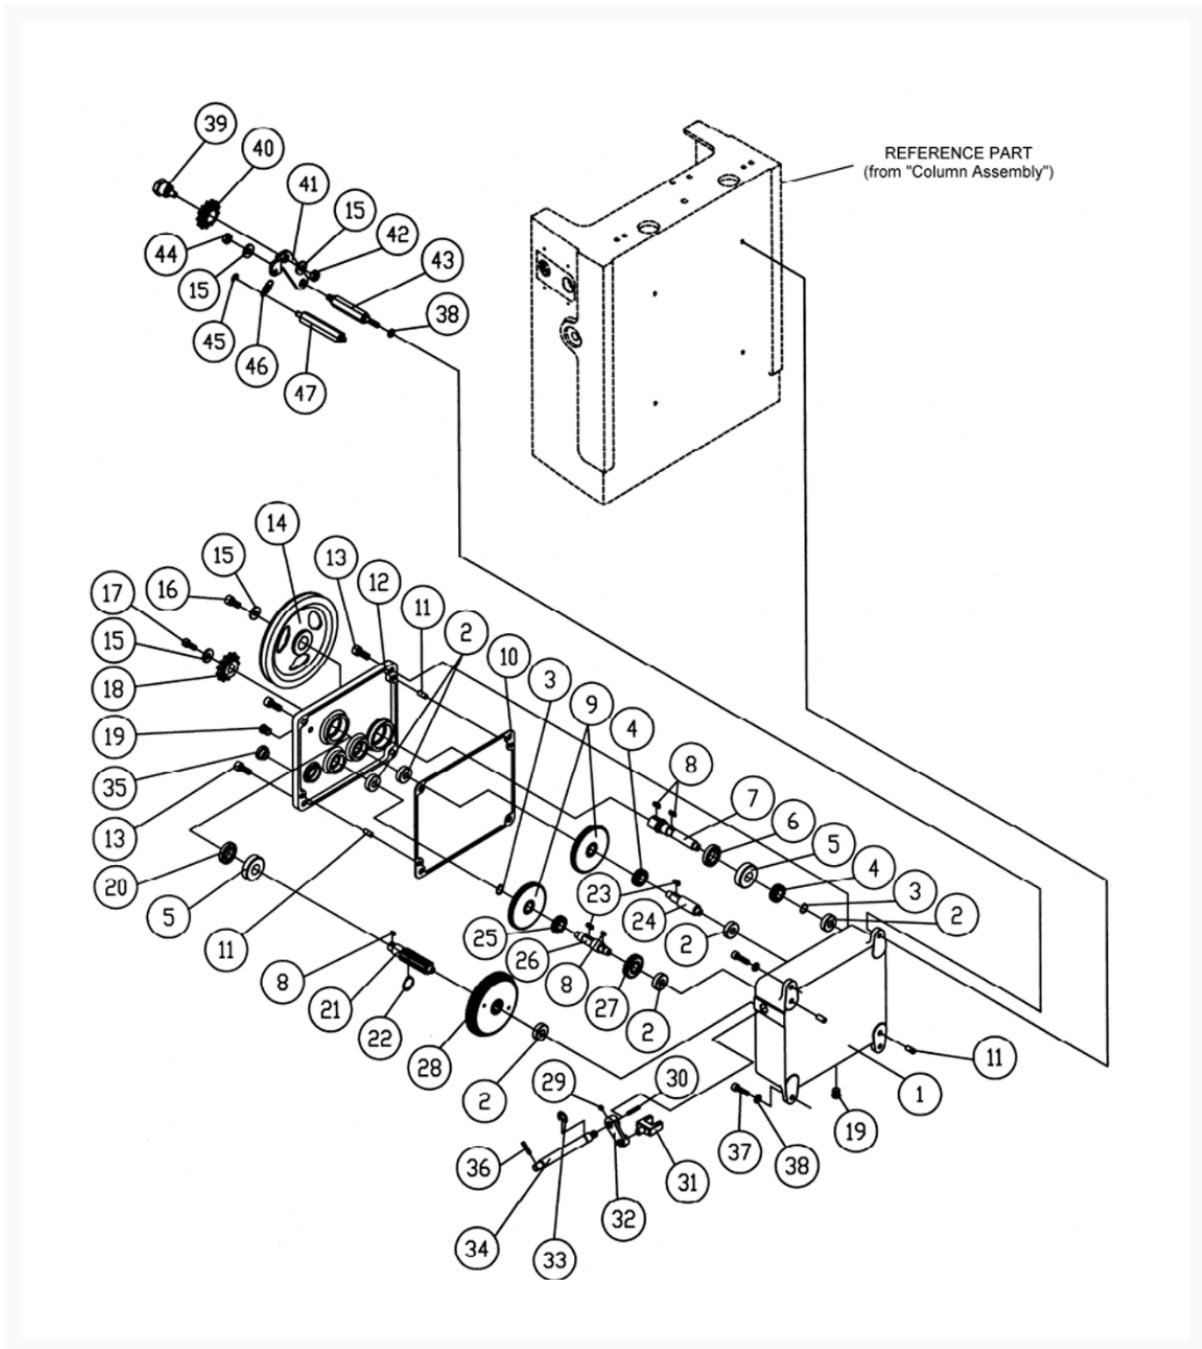

201HH 7.5HP 1PH Gearbox Assembly

Product Images

Additional Information

Stock Number

1791267-2

Products in this set