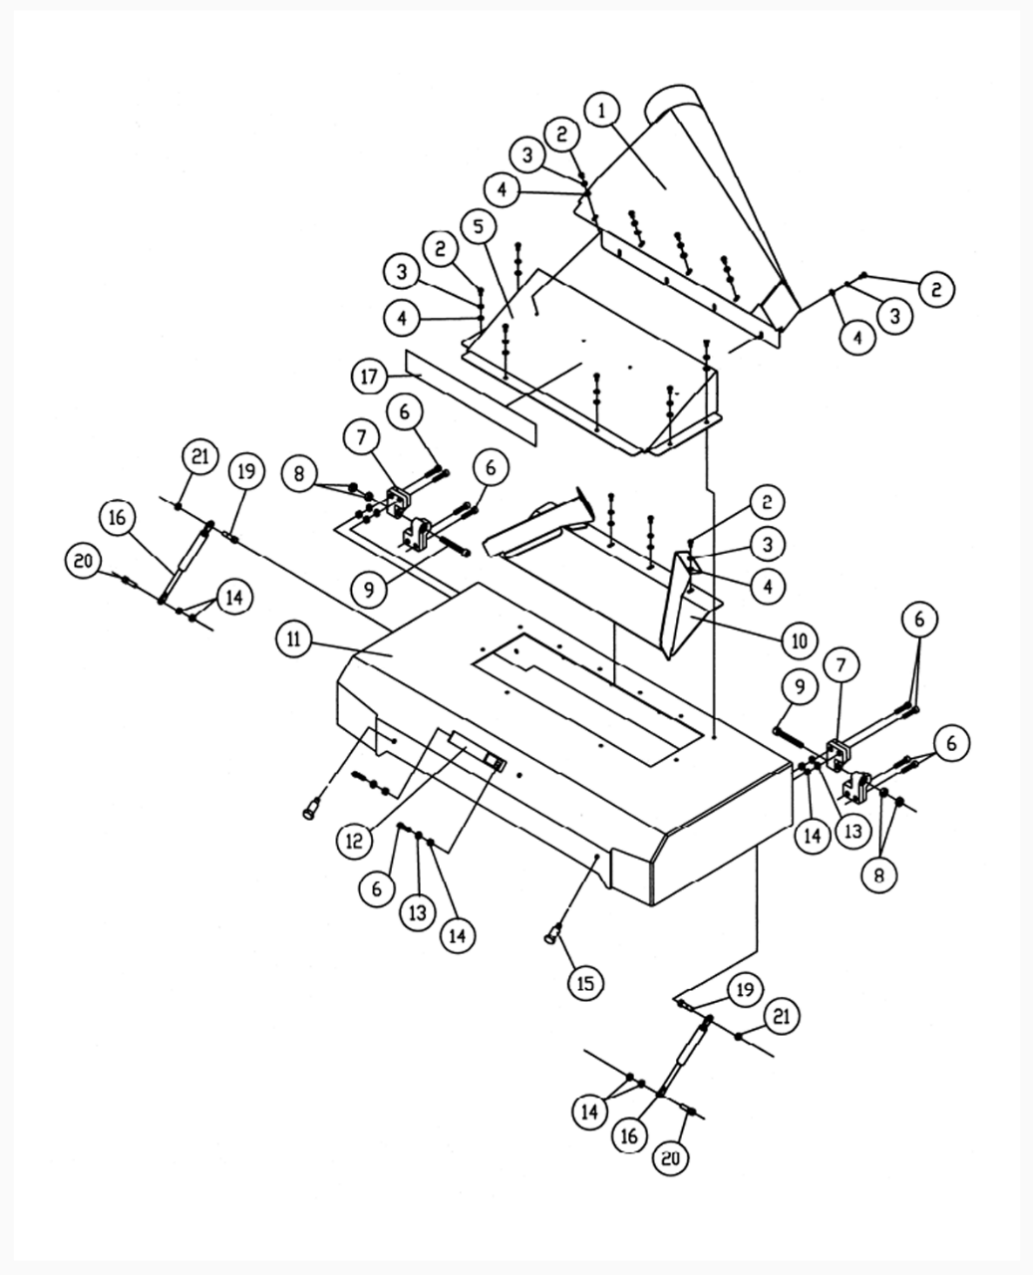

201HH 7.5HP 1PH Top Cover Assembly

Product Images

Additional Information

Stock Number

1791267-5

Products in this set