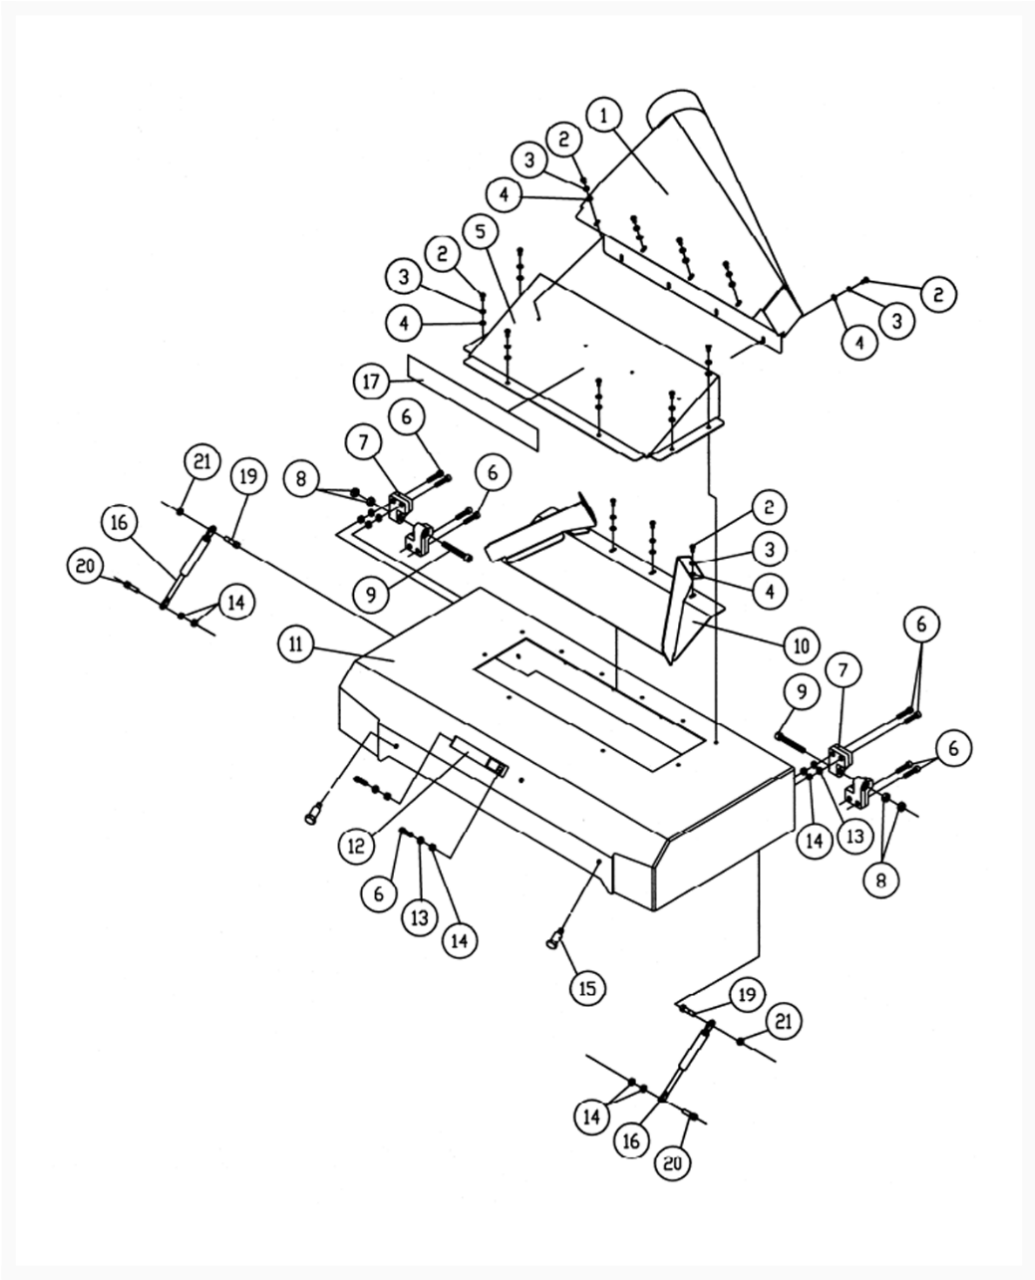

# 201HH 7.5HP 3PH Top Cover Assembly

## Product Images

## Additional Information

---

Stock Number

1791268-5