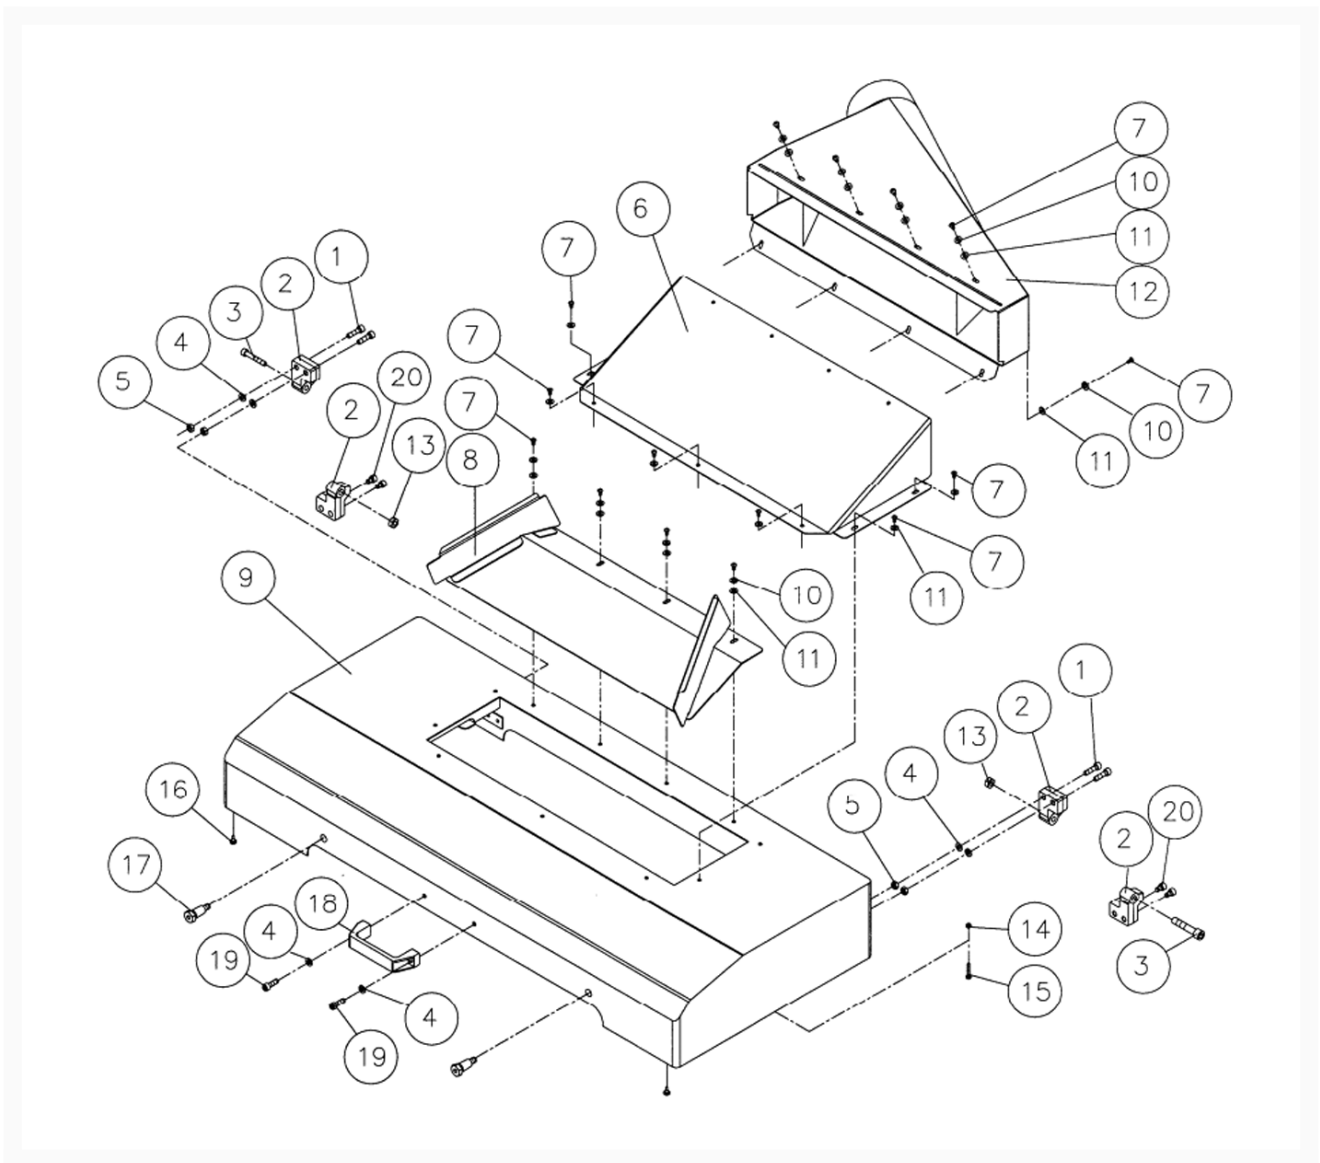

WP2510 15HP 3PH Top Cover Assembly

Product Images

Additional Information

Stock Number

1791303-6

Products in this set