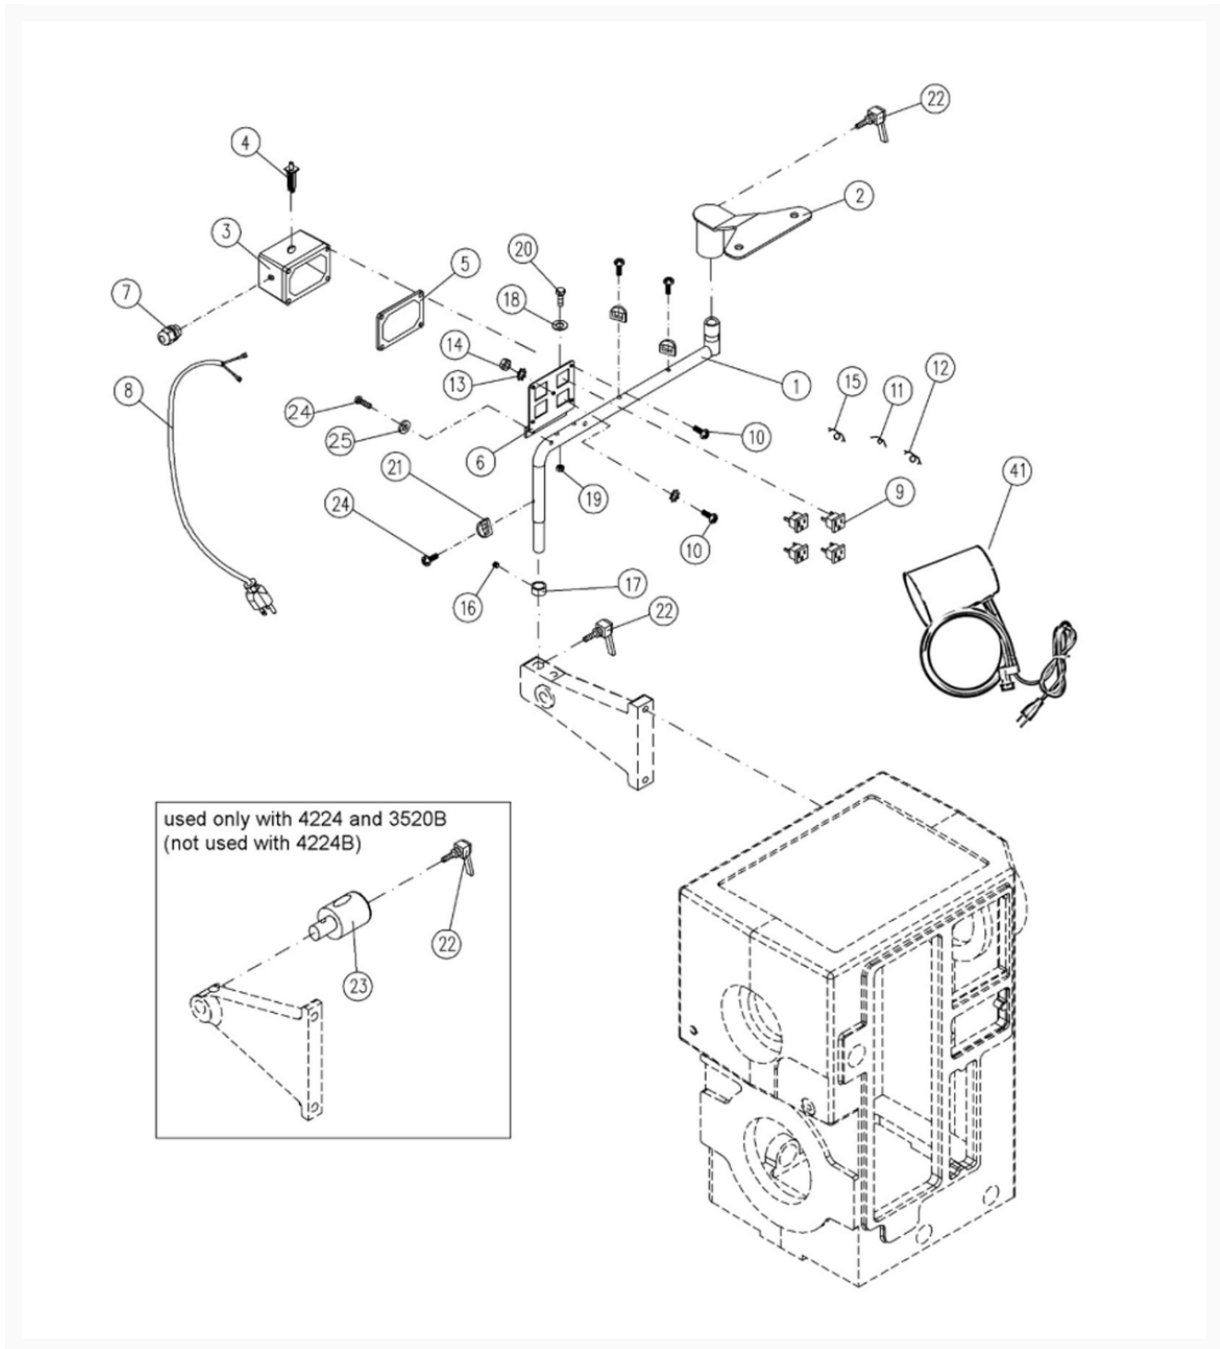

4224B Lamp Holder Set

Product Images

Additional Information

Stock Number

1794224K-3

Products in this set