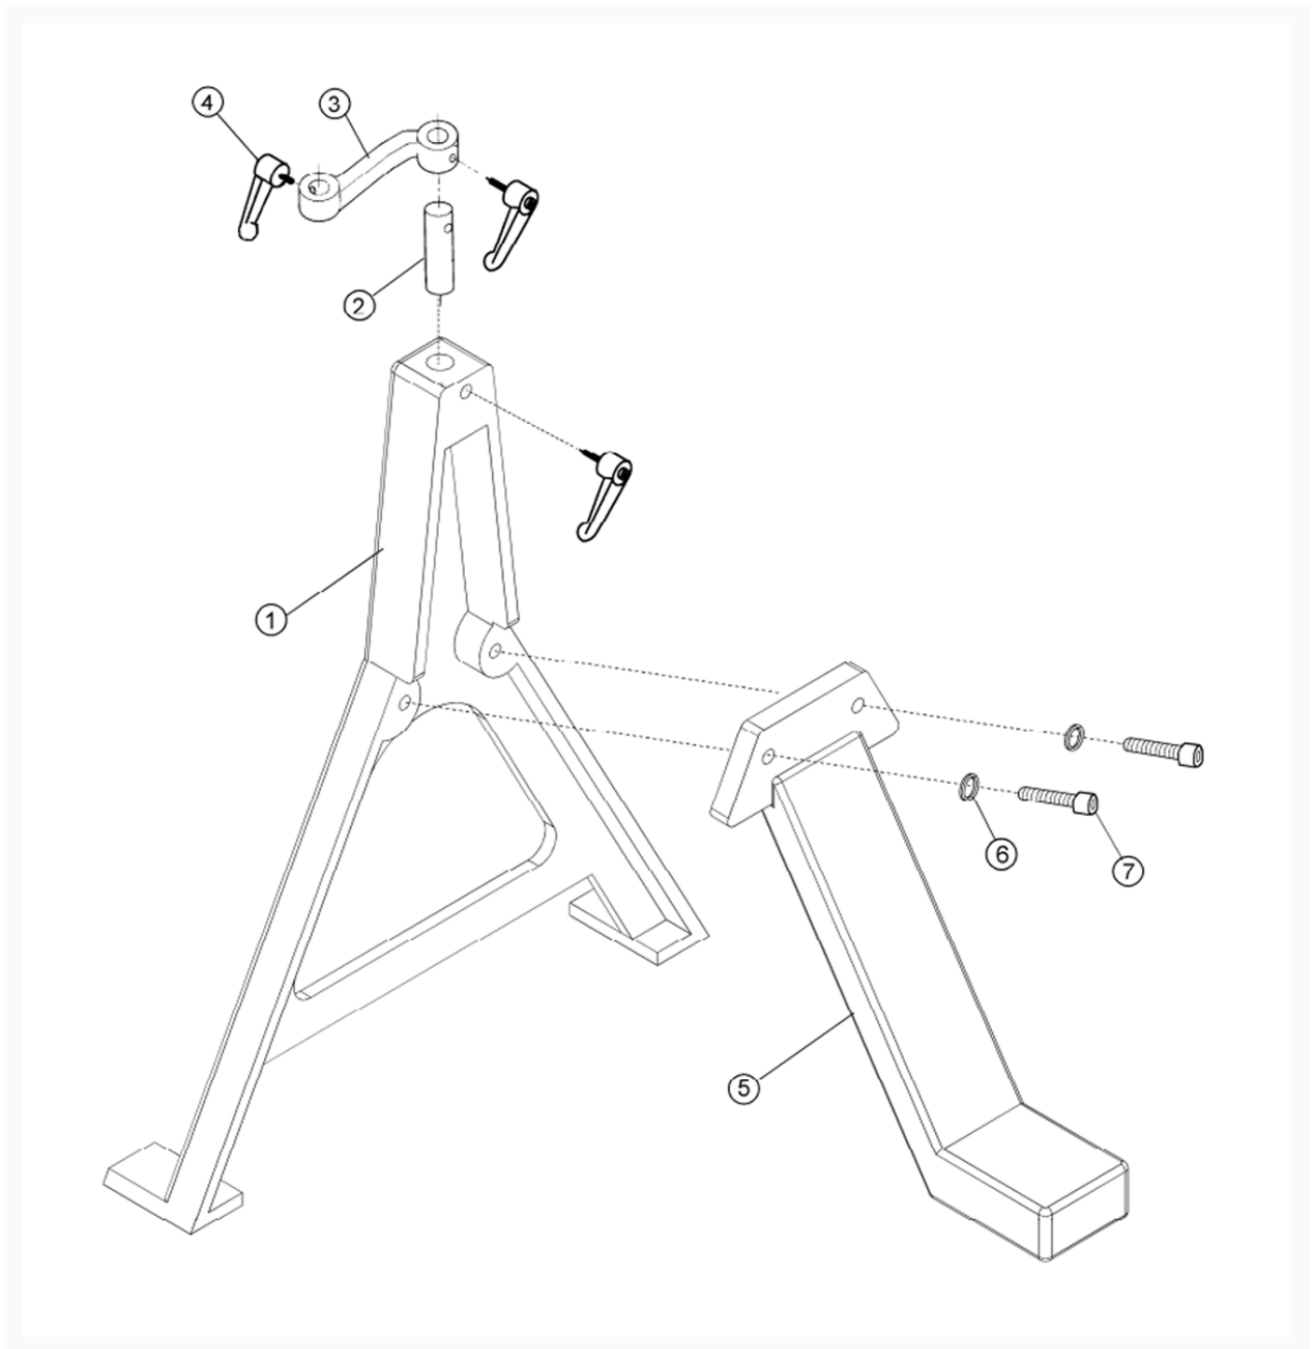

4224B Outboard Turning Stand

Product Images

Additional Information

Stock Number

1794224K-8

Products in this set