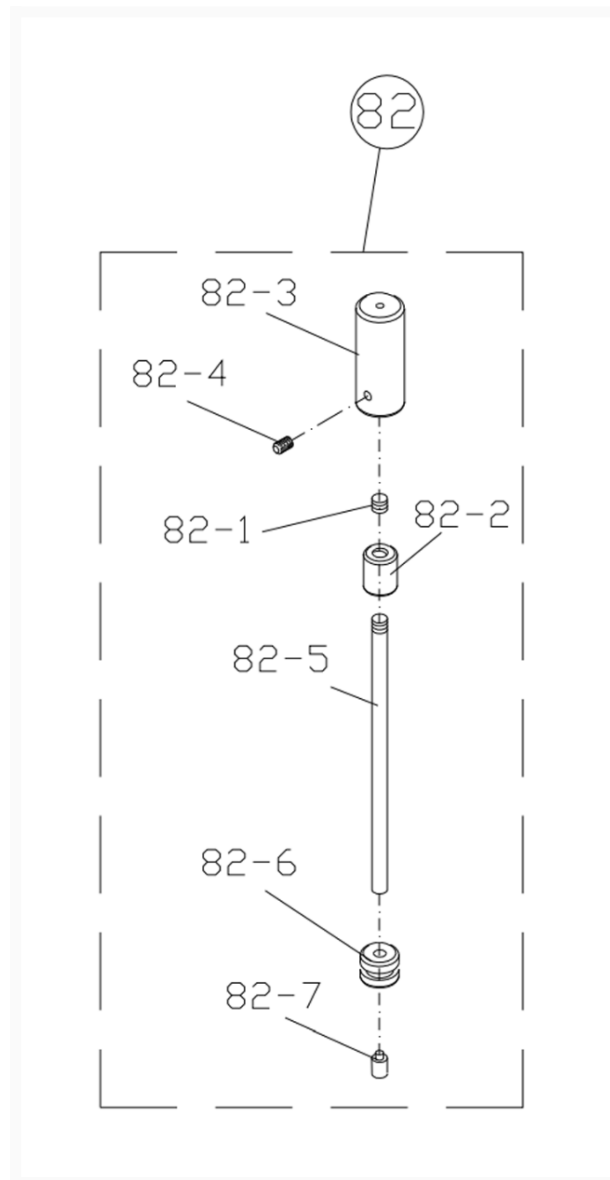

3520C Remote Control Box Assembly

Product Images

Additional Information

Stock Number

1353001-3

Products in this set