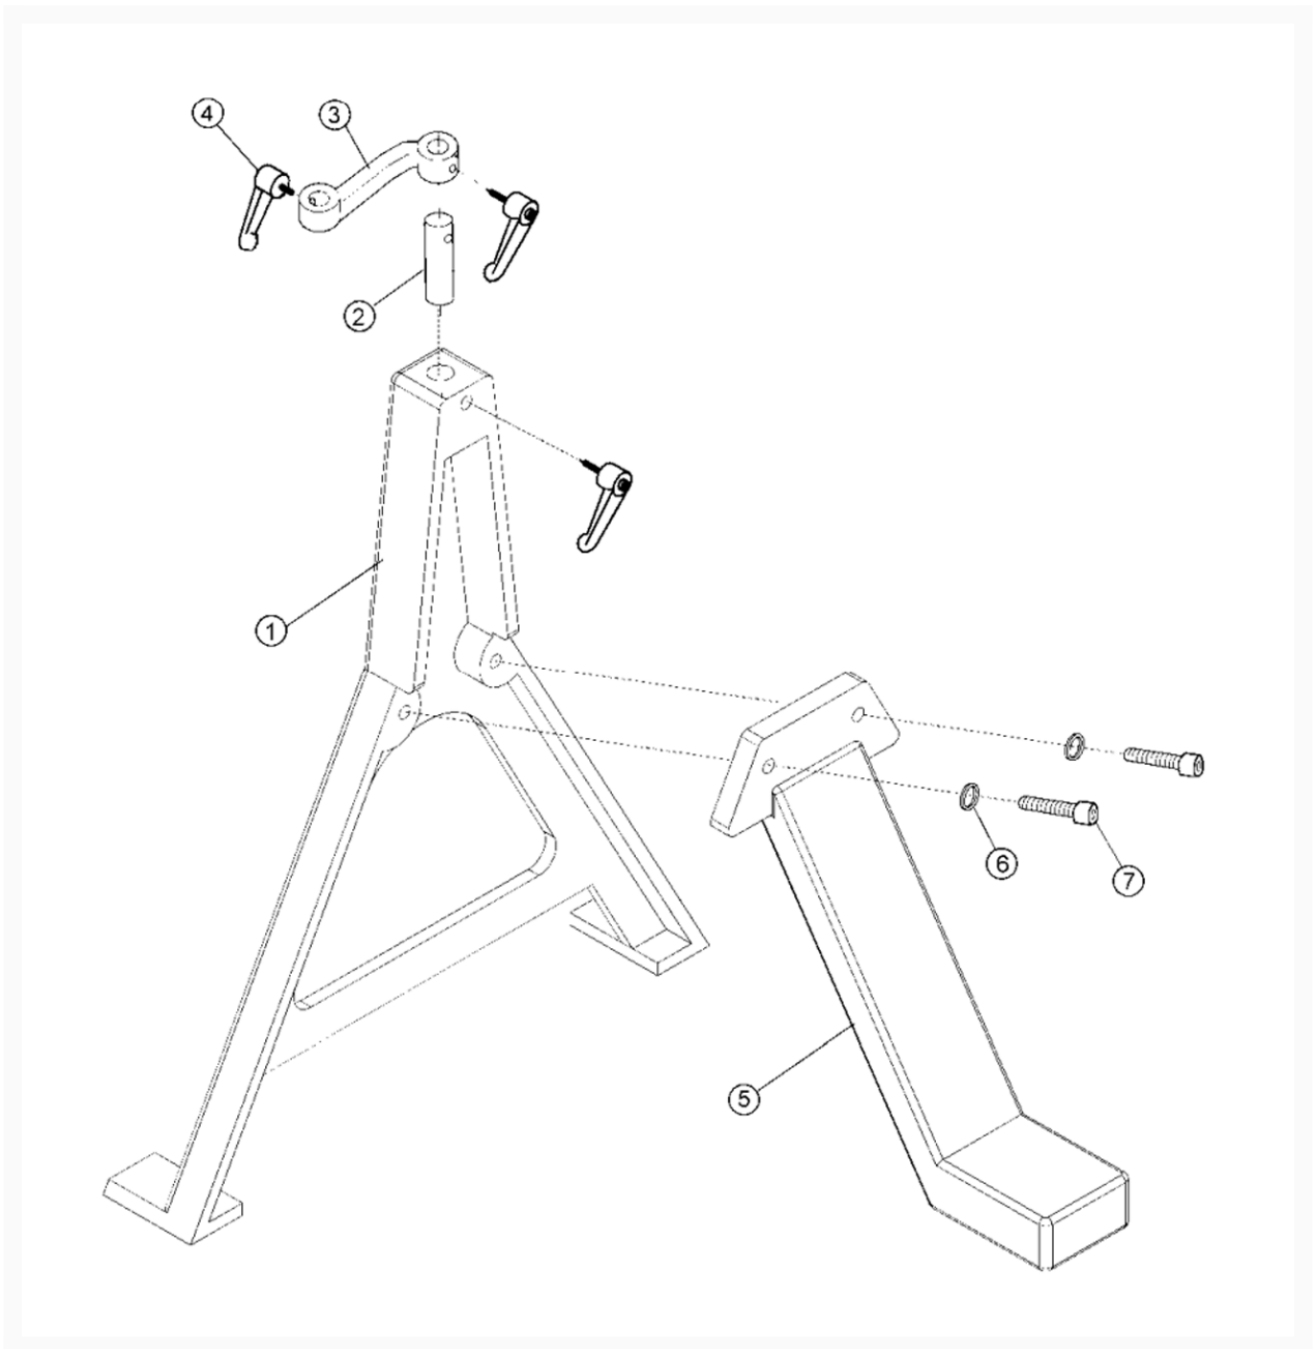

3520C Outboard Turning Stand

Product Images

Additional Information

Stock Number

1353001-6

Products in this set