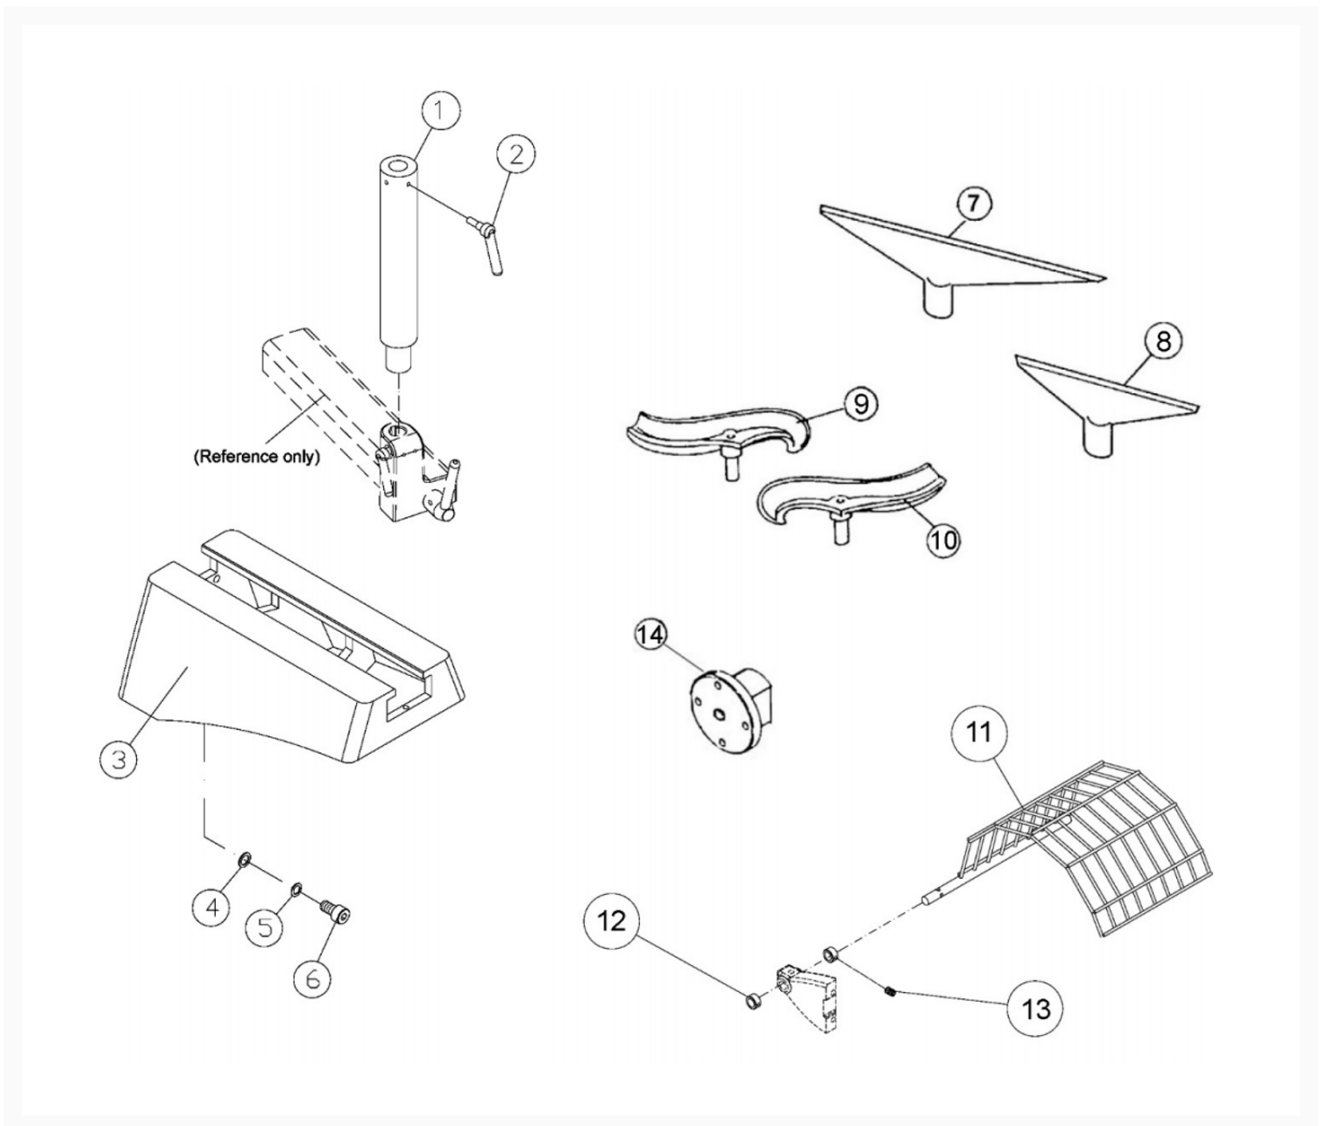

# 3520C Bed Extension, Face Plate, Tool Supports, Guard

## Product Images

## Additional Information

---

Stock Number

1353001-7

## Products in this set

---