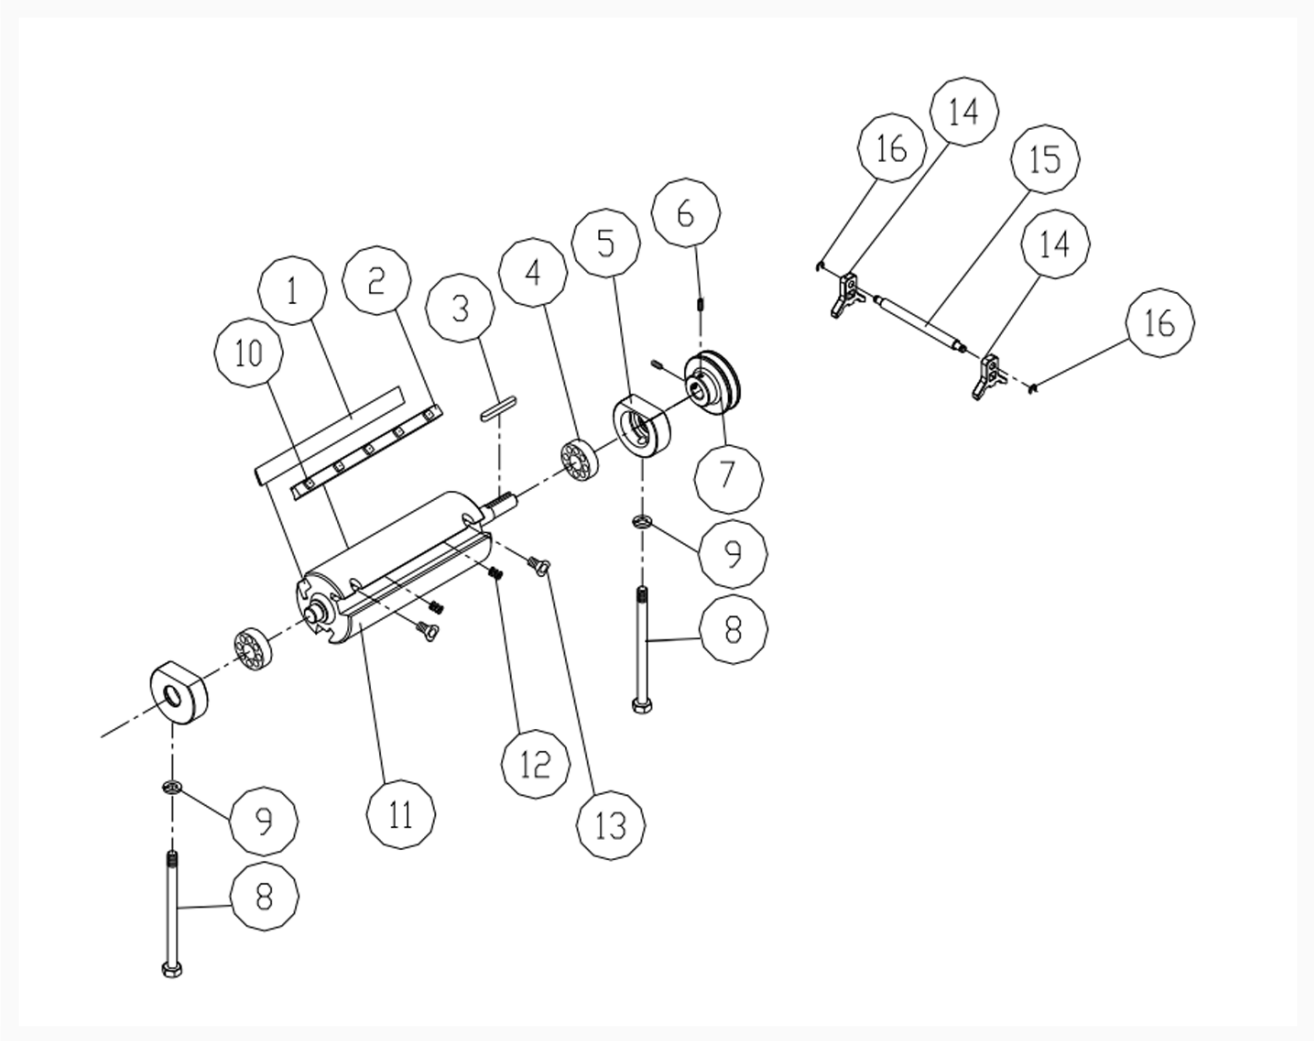

# 60C Straight Cutterhead Assembly

## Product Images