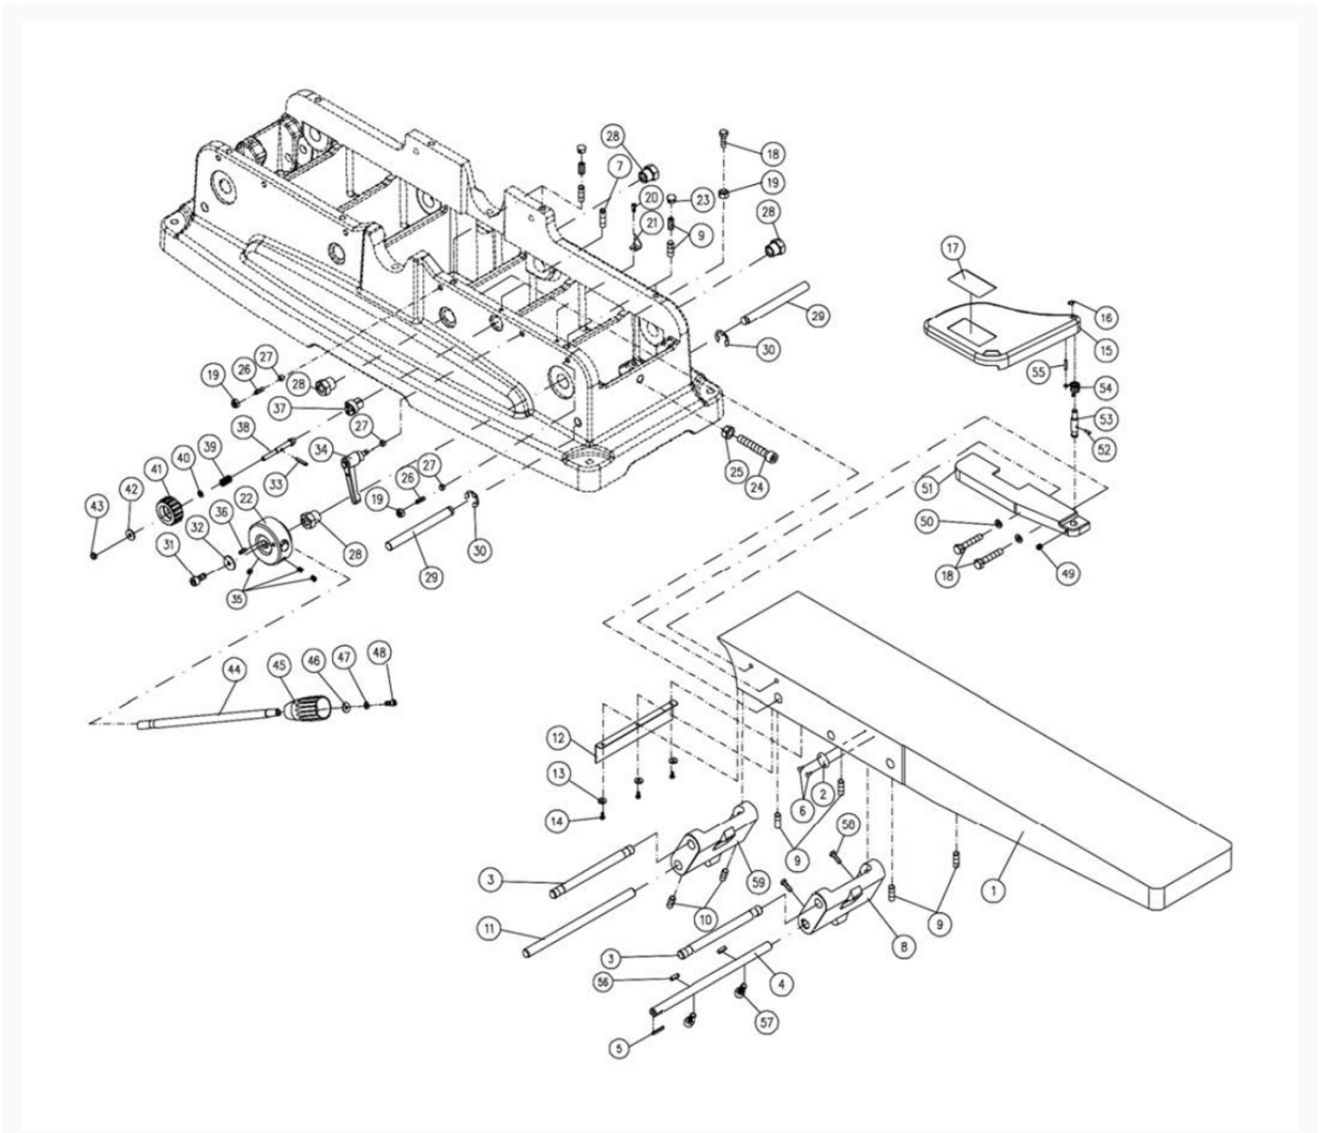

PJ882 Infeed Table Assembly

Product Images

Additional Information

Stock Number

1610079-5

Products in this set