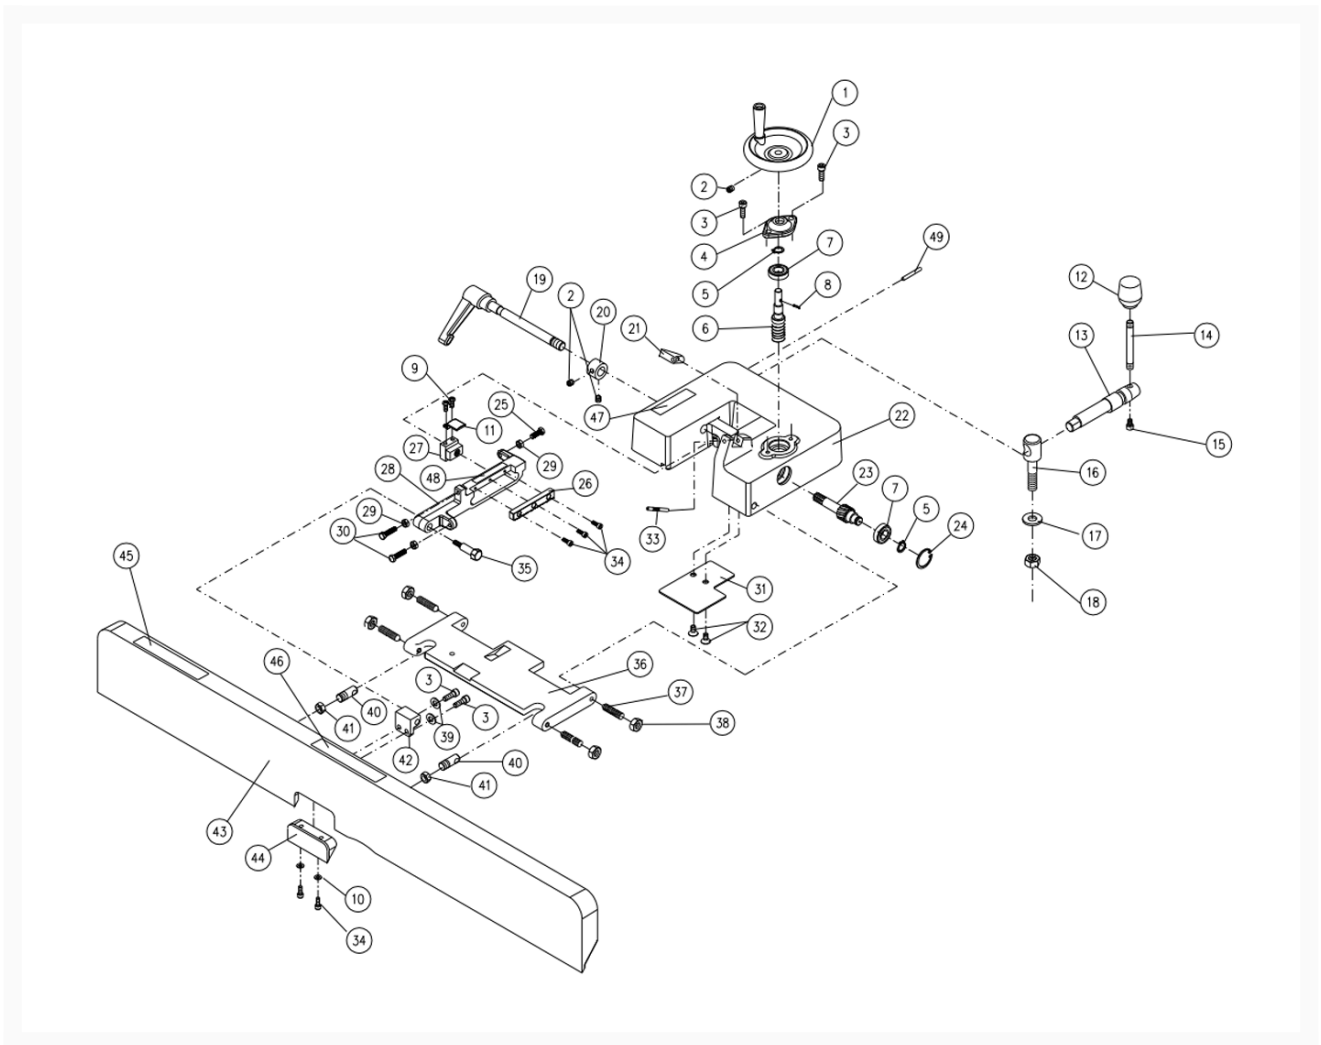

60HH Fence Assembly

Product Images

Additional Information

Stock Number

1610086K-2

Products in this set