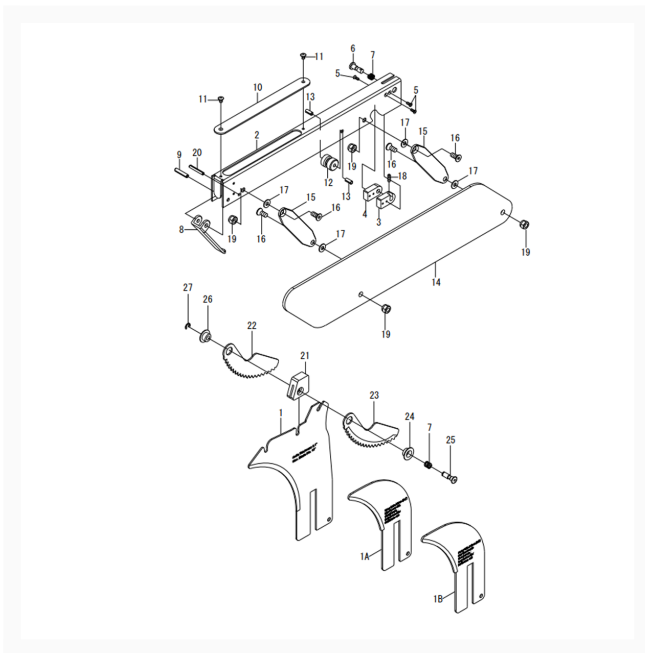

PM1000 - 30 in. Blade Guard Assembly

Product Images

Additional Information

Stock Number

1791000K-3

Products in this set