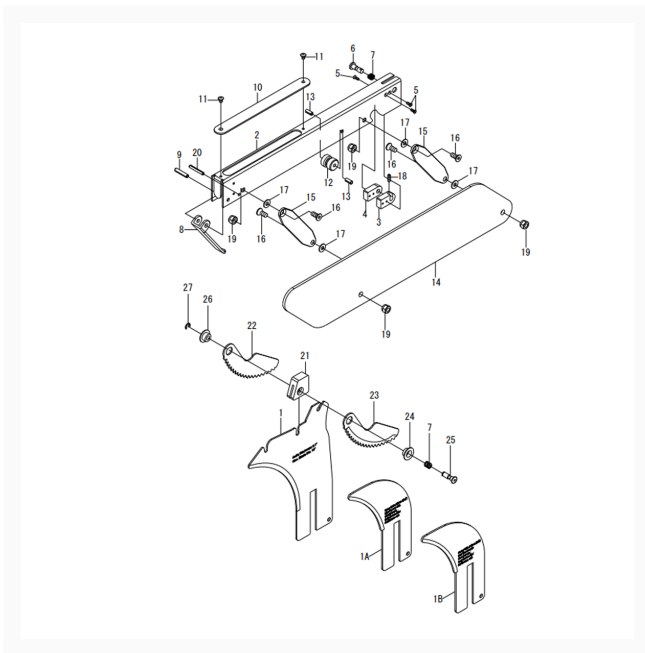

PM1000 - 52 in. Blade Guard Assembly

Product Images

Additional Information

Stock Number

1791001K-3

Products in this set