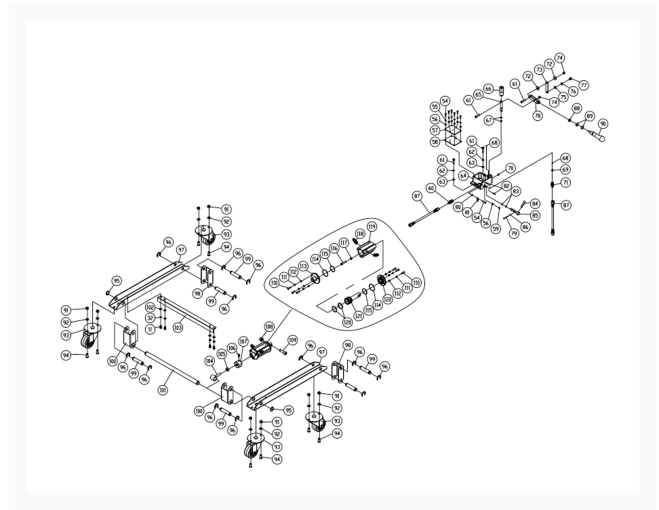

# PM2000B - 3HP - 50 in. - Table and Cabinet Assembly

## Additional Information

---

Stock Number

PM23150K-1