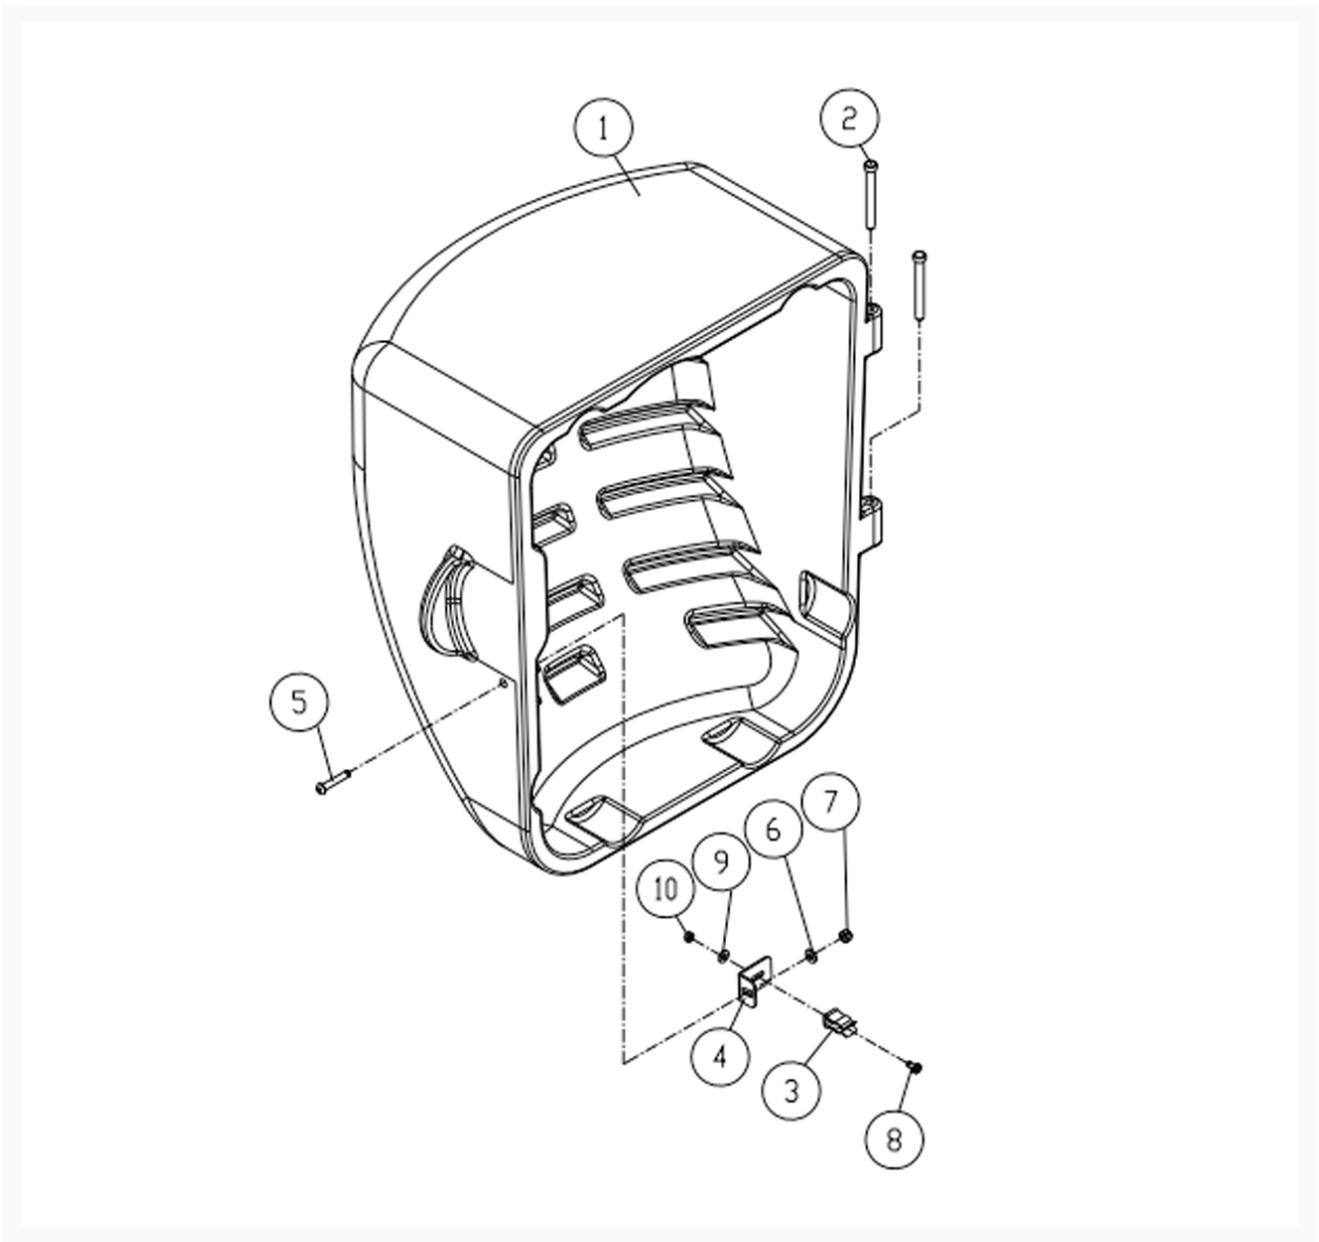

PM2000B - 3HP - 50 in. - Motor Cover Assembly

Product Images

Additional Information

Stock Number

PM23150K-4

Products in this set