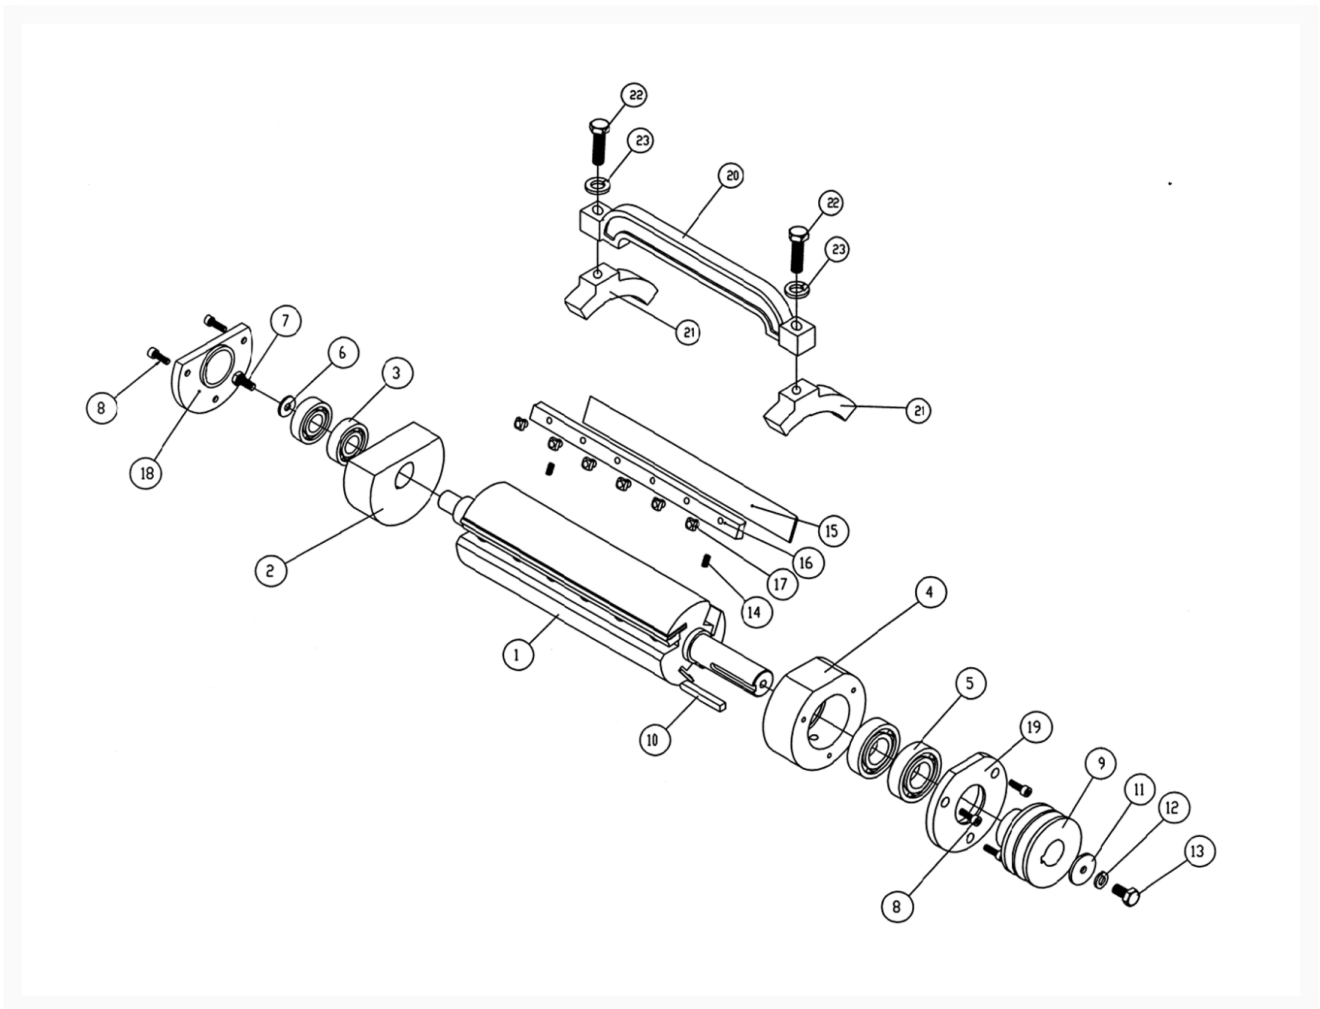

1285 Straight Cutterhead Assembly

Product Images

Additional Information

Stock Number

1791241-5

Products in this set

Setting Gauge | PJ1285-521