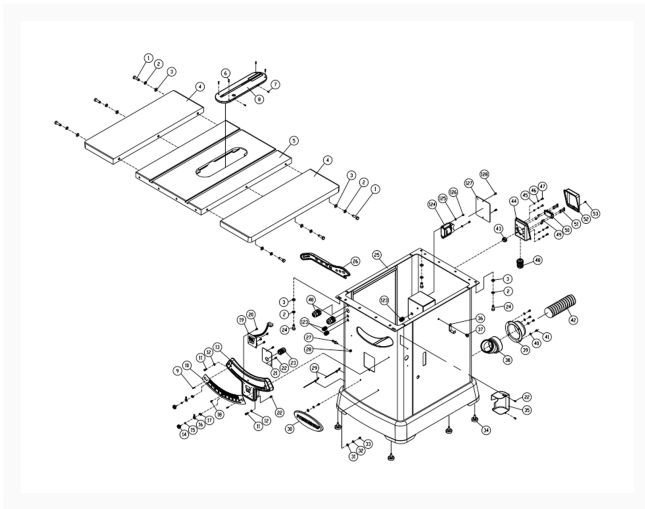

Additional Information

Stock Number

PM23150RK-1

Products in this set