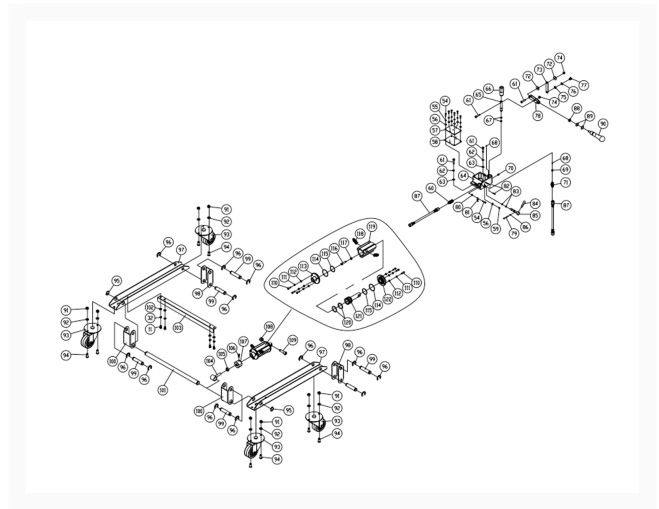

# PM2000B - 3HP - 50in - Table Saw & Router Lift - Table And Cabinet Assembly

## Additional Information

---

Stock Number

PM23150RK-1