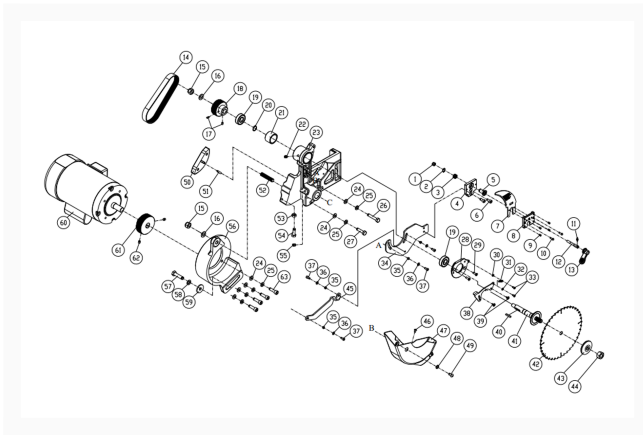

PM2000B - 3HP - 50in - Table Saw and Router Lift - Motor and Trunnion Assembly

Product Images

Additional Information

Stock Number

PM23150RK-2

Products in this set