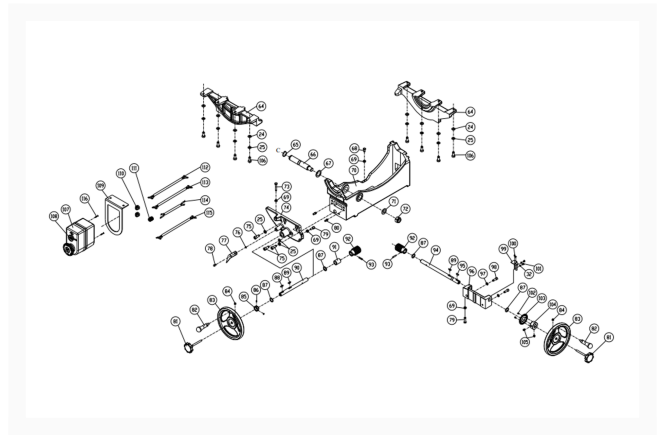

PM2000B - 3HP - 50in - Table Saw and Router Lift - Motor and Trunnion Assembly

Product Images

Additional Information

Stock Number

PM23150RK-2

Products in this set