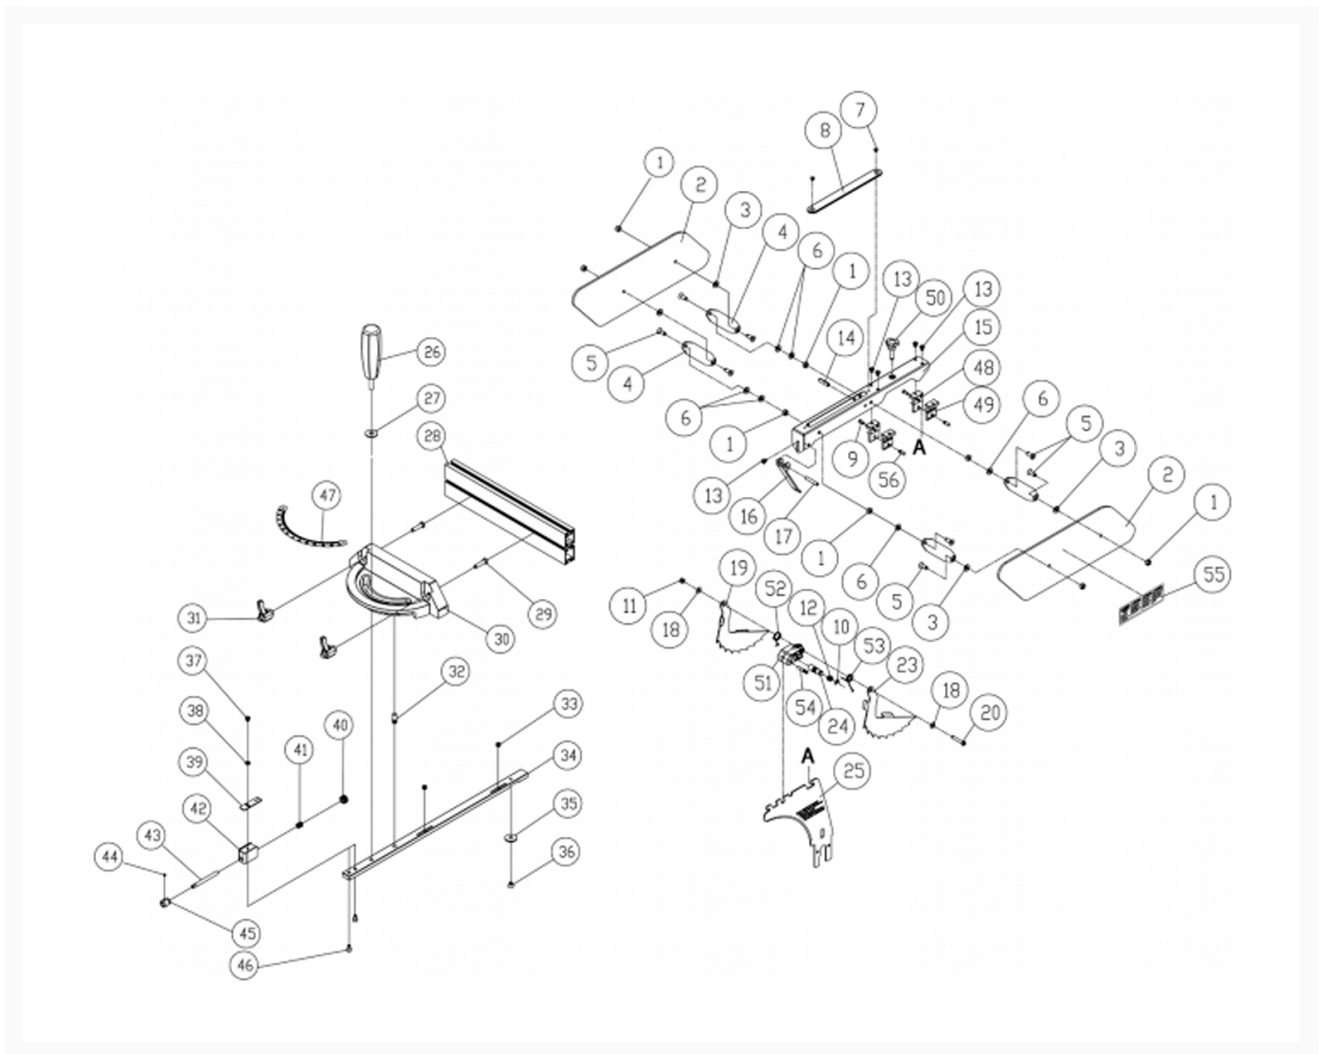

PM2000B - 3HP - 50in - Table Saw & Router Lift - Blade Guard and Miter Gauge Assemblies

Product Images

Stock Number

PM23150RK-3

Products in this set

Additional Information