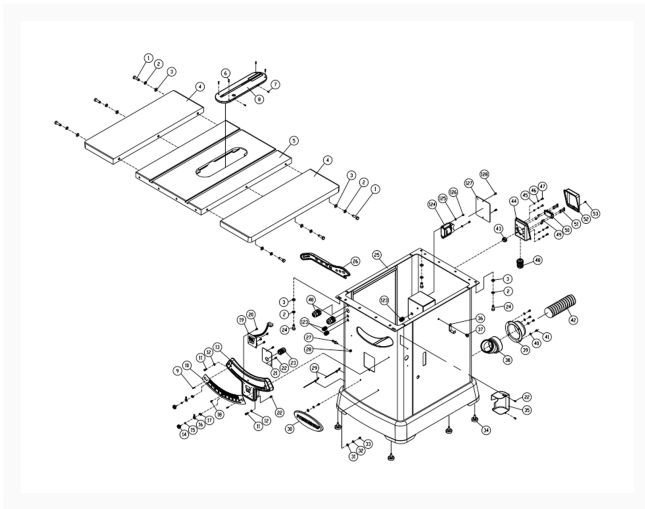

2000B - 3HP - 50 in. Table Saw and Workbench - Table and Cabinet Assembly

Product Images

Additional Information

Stock Number

PM23150WK-1

Products in this set