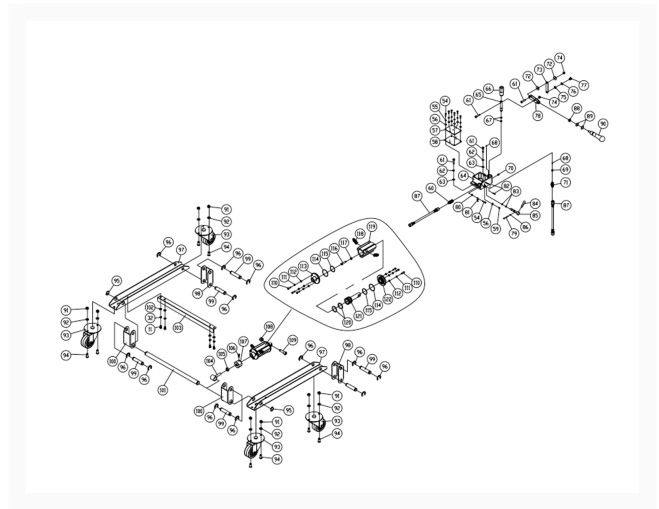

2000B - 3HP - 50 in. Table Saw and Workbench - Table and Cabinet Assembly

Product Images

Additional Information

Stock Number

PM23150WK-1

Products in this set