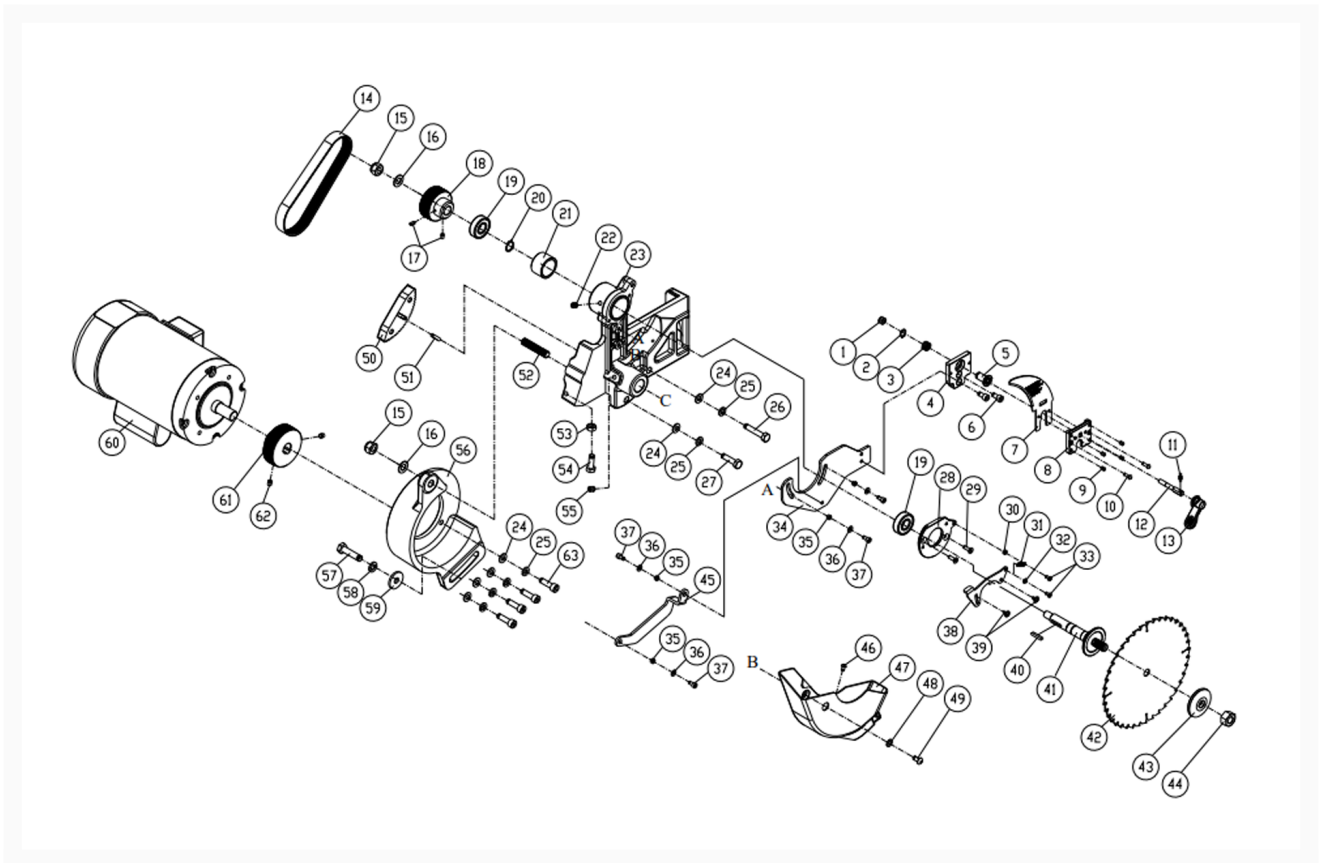

# 2000B - 3HP - 50 in. Table Saw and Workbench - Motor and Trunnion Assembly

## Product Images

## Additional Information

Stock Number

PM23150WK-2