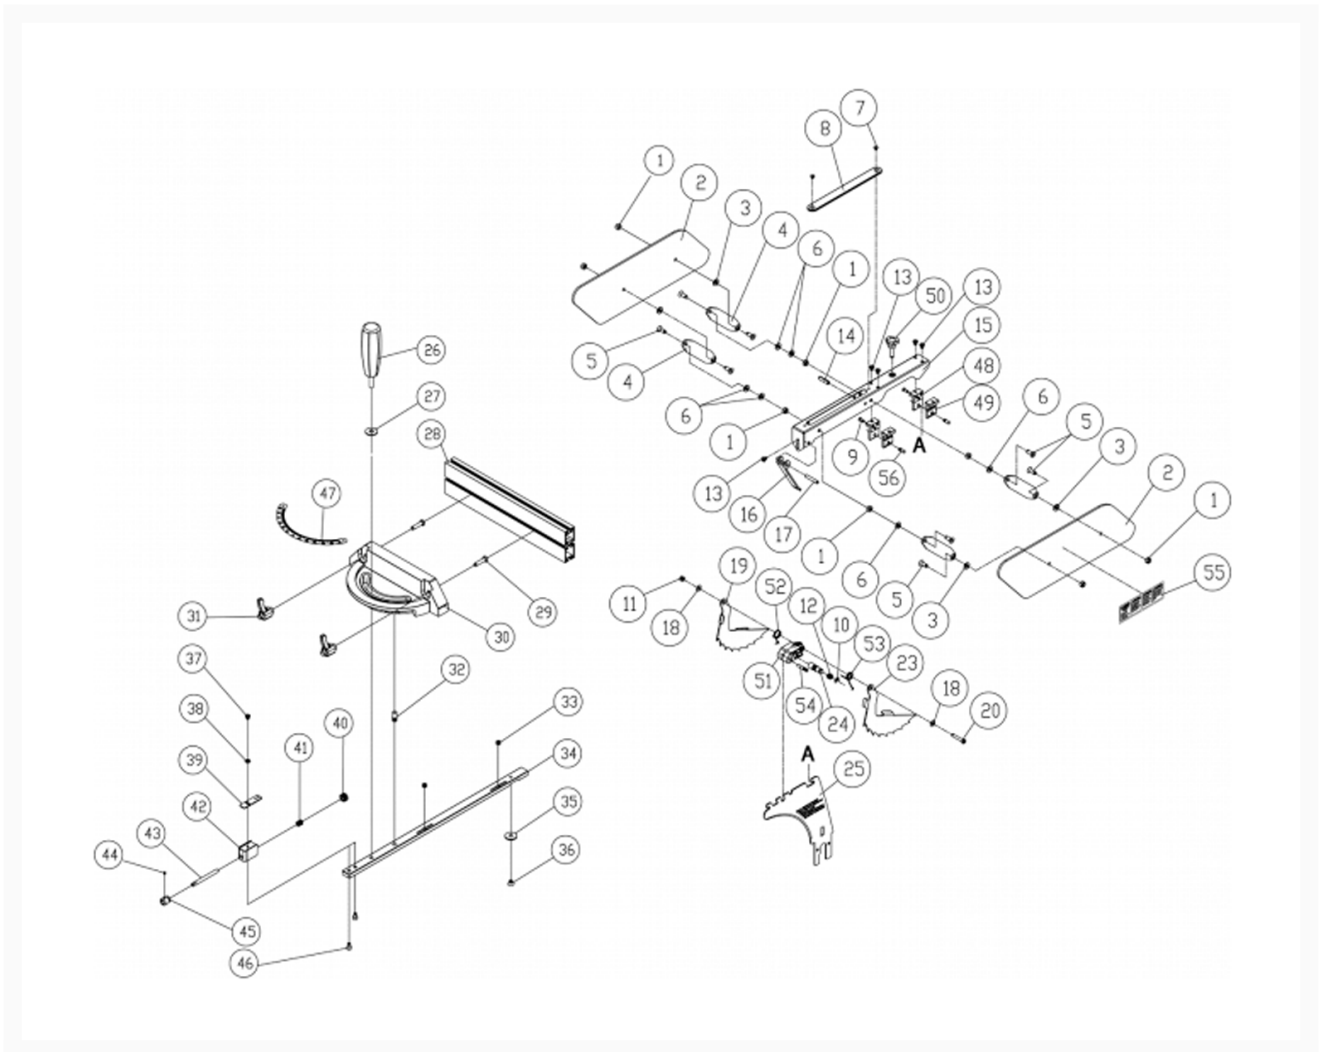

2000B - 3HP - 50 in. Table Saw and Workbench - Blade Guard and Miter Gauge Assemblies

Product Images

Stock Number

PM23150WK-3

Products in this set

Additional Information