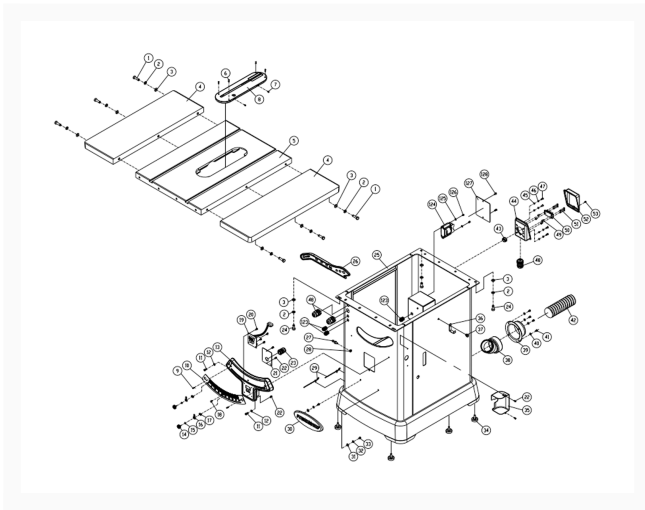

2000B - 5HP - 30 in. Table Saw - Table And Cabinet Assembly

Product Images

Additional Information

Stock Number

PM25130K-1

Products in this set