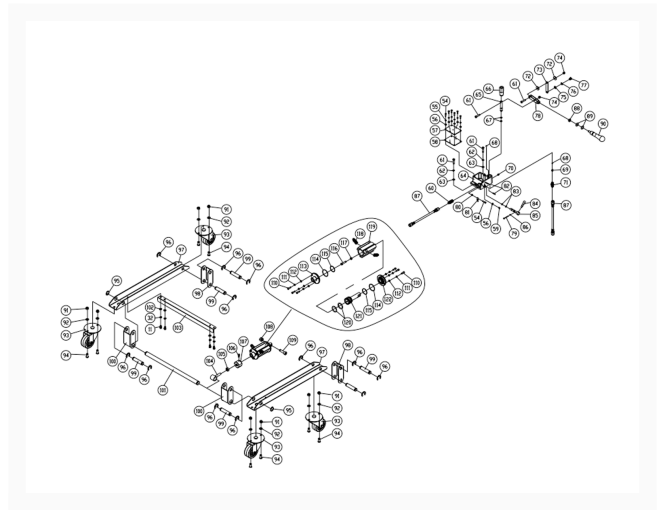

2000B - 5HP - 30 in. Table Saw - Table And Cabinet Assembly

Product Images

Additional Information

Stock Number

PM25130K-1

Products in this set