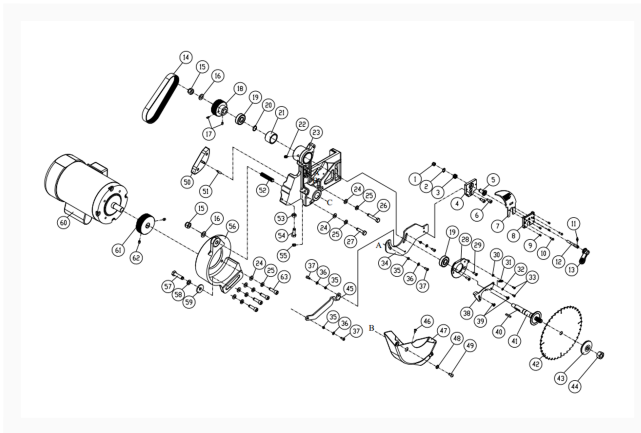

2000B - 5HP - 30 in. Table Saw - Motor and Trunnion Assembly

Product Images

Additional Information

Stock Number

PM25130K-2

Products in this set