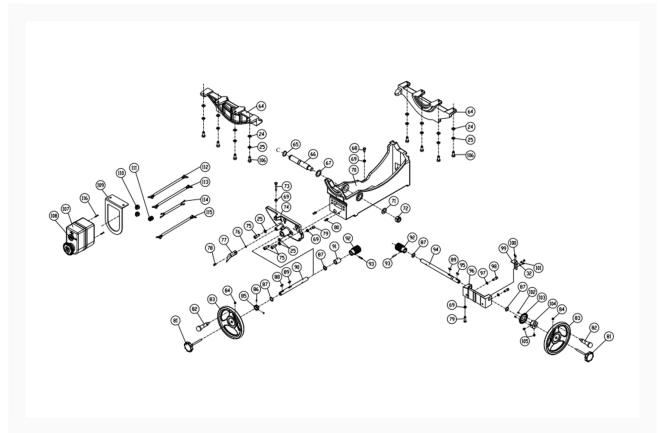

2000B - 5HP - 30 in. Table Saw - Motor and Trunnion Assembly

Product Images

Additional Information

Stock Number

PM25130K-2

Products in this set