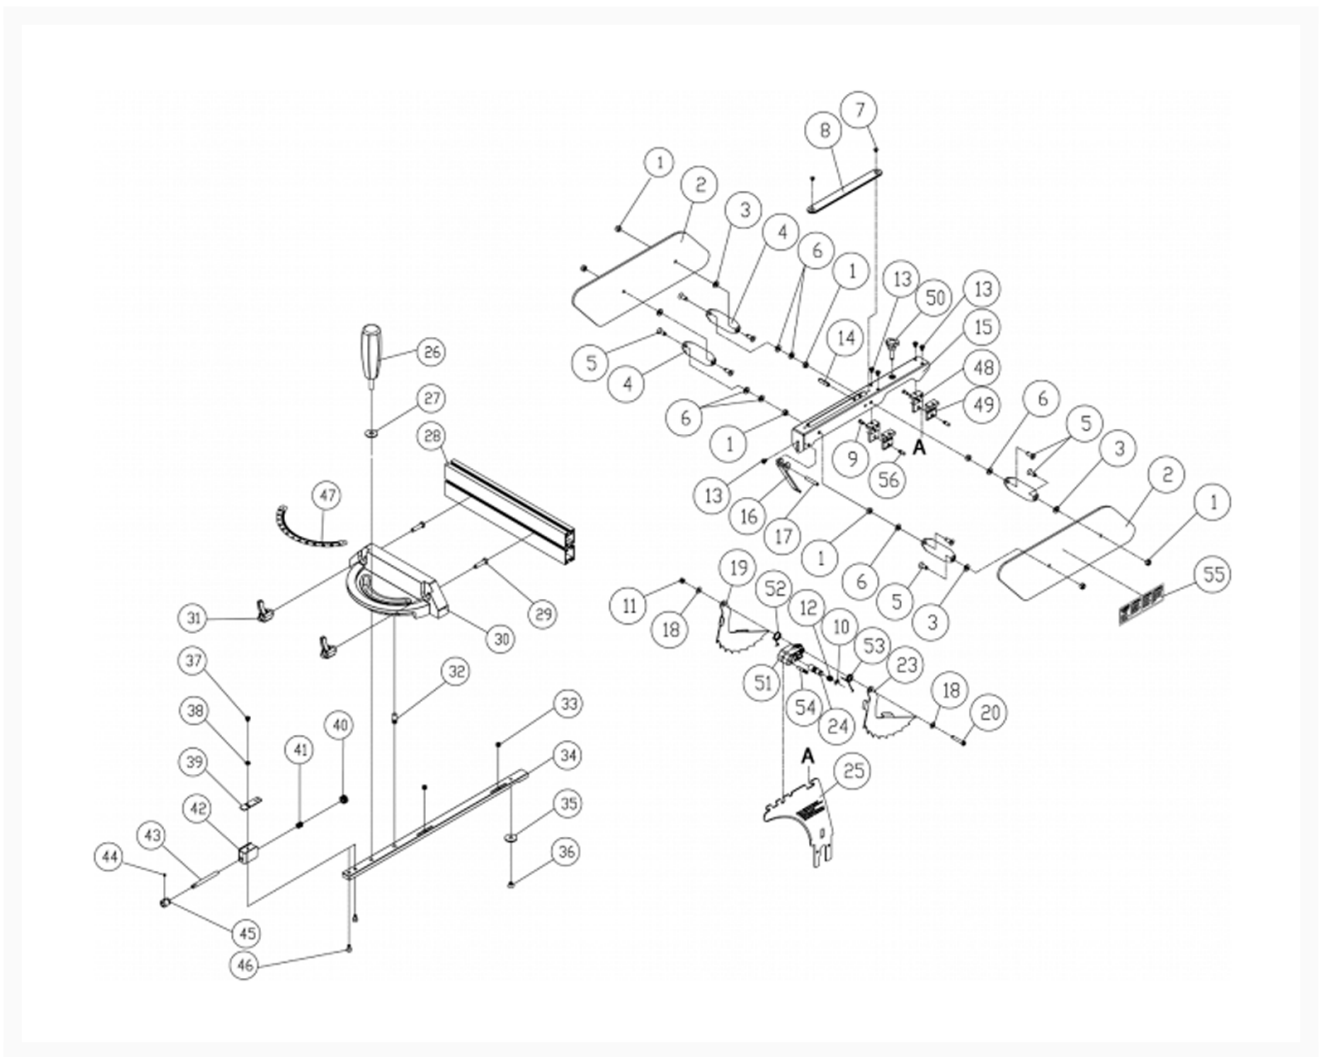

2000B - 5HP - 30 in. Table Saw - Blade Guard and Miter Gauge Assemblies

Product Images

Additional Information

Stock Number

PM25130K-3

Products in this set