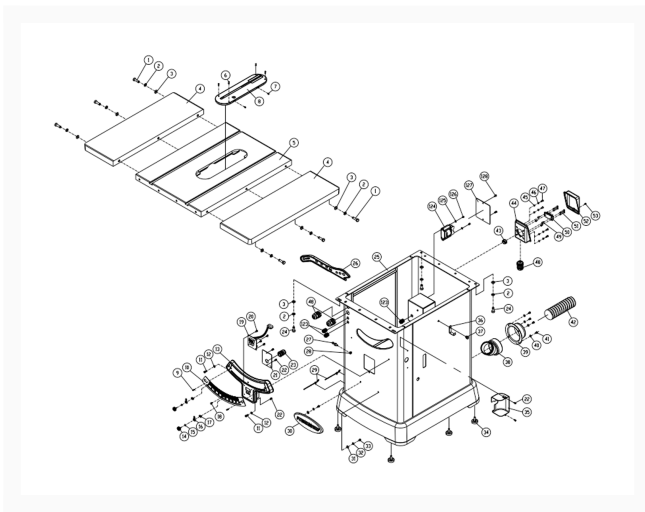

2000B - 5HP - 50 in. Table Saw - Table And Cabinet Assembly

Product Images

Additional Information

Stock Number

PM25150K-1

Products in this set