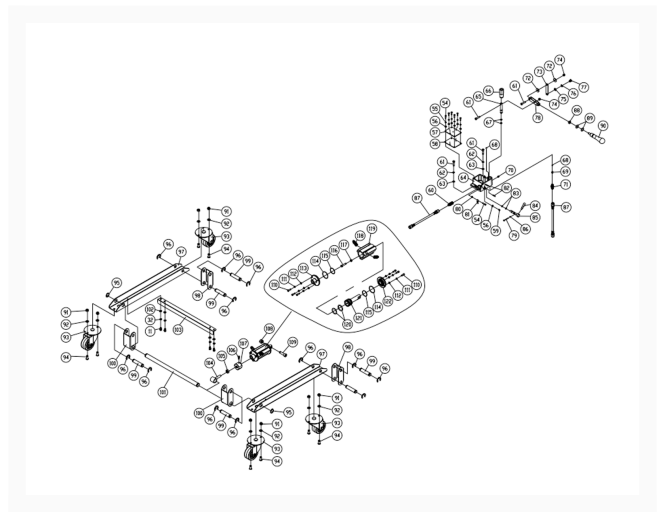

2000B - 5HP - 50 in. Table Saw - Table And Cabinet Assembly

Product Images

Additional Information

Stock Number

PM25150K-1

Products in this set